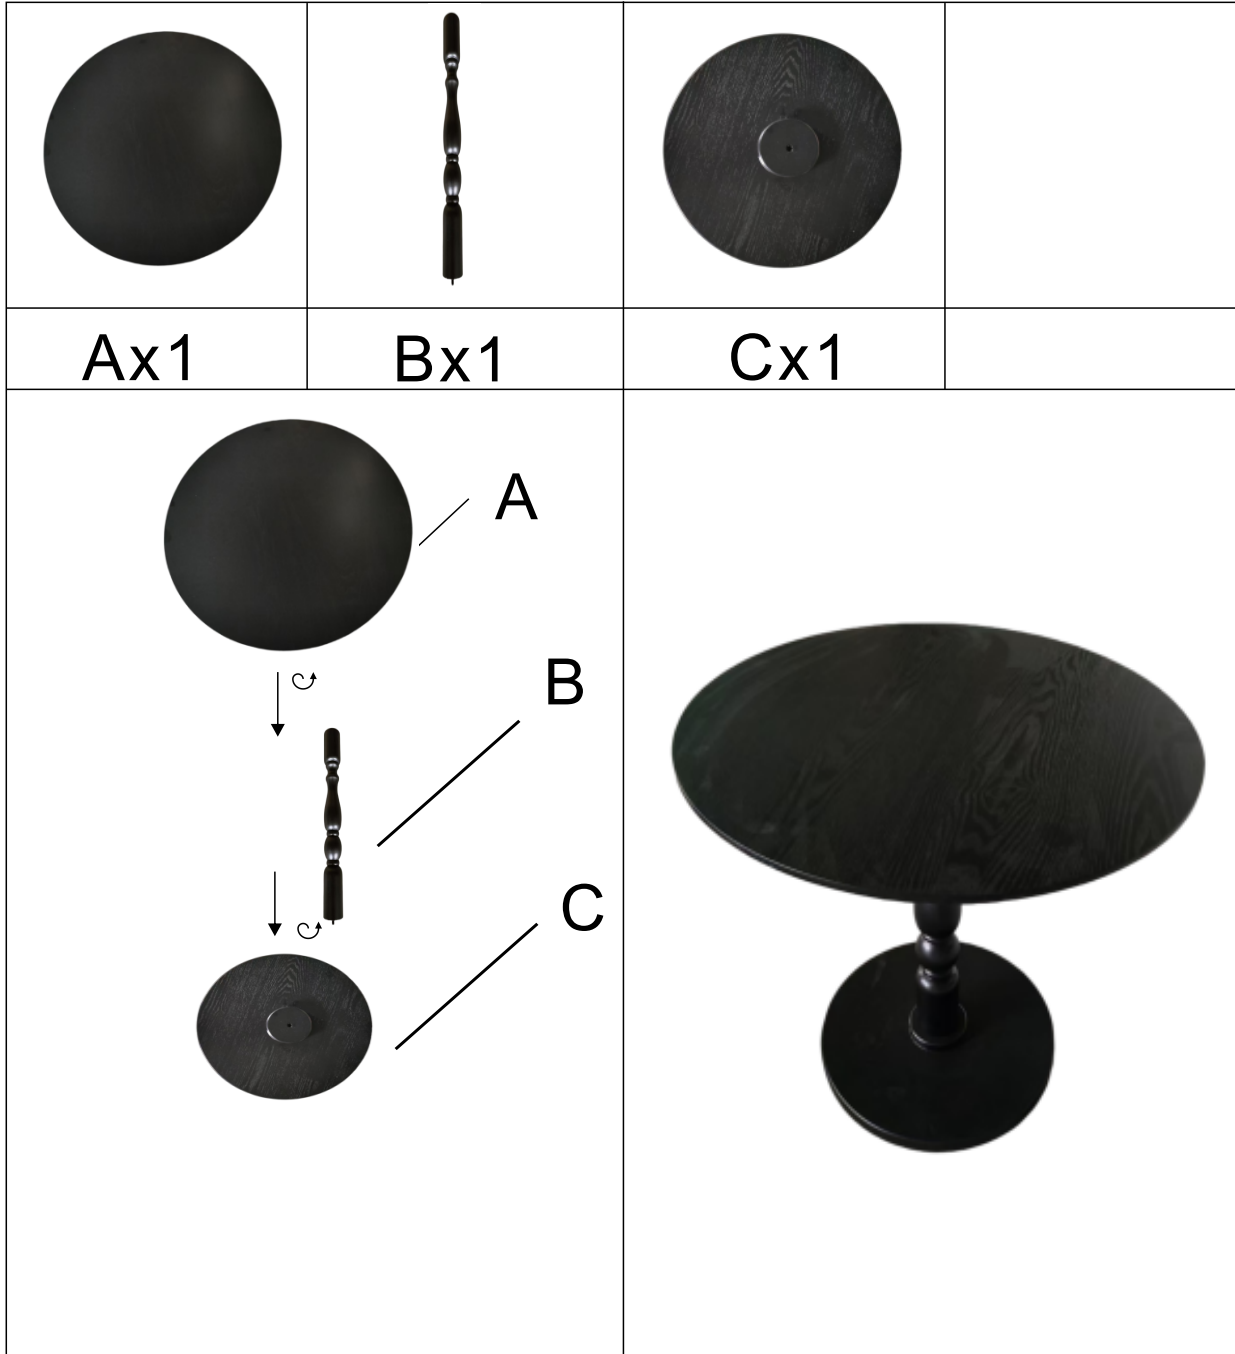

Instruction Manual

Please save this manual for future reference.

Thank you for purchasing this product. This product has been manufactured with the highest standards of safety and quality.

Product Name:	23" Accent Round Table
SKU #:	W2295P339098 / W2295P339118

Table Assembly:

Important:

Tighten each bolt nuts firmly. DO NOT over tighten any of the bolt nuts as this may strip the screws.
DO NOT sit or stand on the table as this may damage the product and cause serious bodily injury.