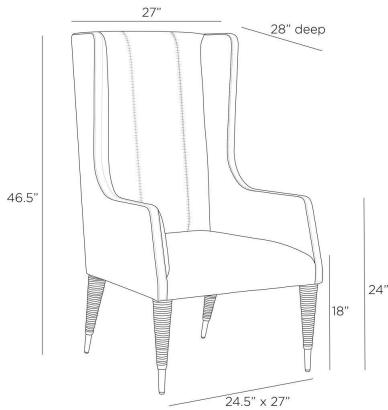

ARTERIOS

HAWTHORNE HOST CHAIR

FRI20

H: 46.5 IN, W: 27 IN, D: 28 IN,

Dove Leather

Racer stripe paneling and topstitching define the wing-backed Hawthorne. Covered in rich dove leather, it is perfectly scaled for a host/hostess chair or desk. Each exaggerated tapered leg is wrapped in leather cord and tipped with a polished antique brass-plated ferrule. Stitching continues at the back so this piece can float within the room. Leather will vary.

APPEARANCE

Material	Leather, Brass
Finish	Dove, Antique Brass
Finish Will Vary	Yes
Top Coat/Sealant	Yes
Textile Contract Suitability	High Traffic/Public Spaces

DIMENSIONS

Arm	H: 24 IN, W: 3 IN, D: 15 IN
Back Leg	H: 13 IN, Dia: 1.00 IN
Foot Print	W: 24.5 IN, D: 27 IN
Seat	H: 18 IN, W: 20 IN, D: 21 IN
Seat Back	H: 29.5 IN, W: 17 IN, D: 5 IN
Front Leg	H: 12.5 IN, Dia: 1.00 IN
Diagonal Dimension	54 IN
Clearance	12 IN

SHIPPING

Shipping Requirements	TruckShip
Product Weight	60 lbs
Gross Weight 1	79 lbs
Shipping Box 1	H: 51.5 IN, L: 30.5 IN, W: 33 IN

ADDITIONAL INFO

This piece is made with genuine leather. The variations in color are a natural characteristic of leather and may increase over time, adding to the individuality of your item. Please keep this away from prolonged intense sunlight, heat and humidity.