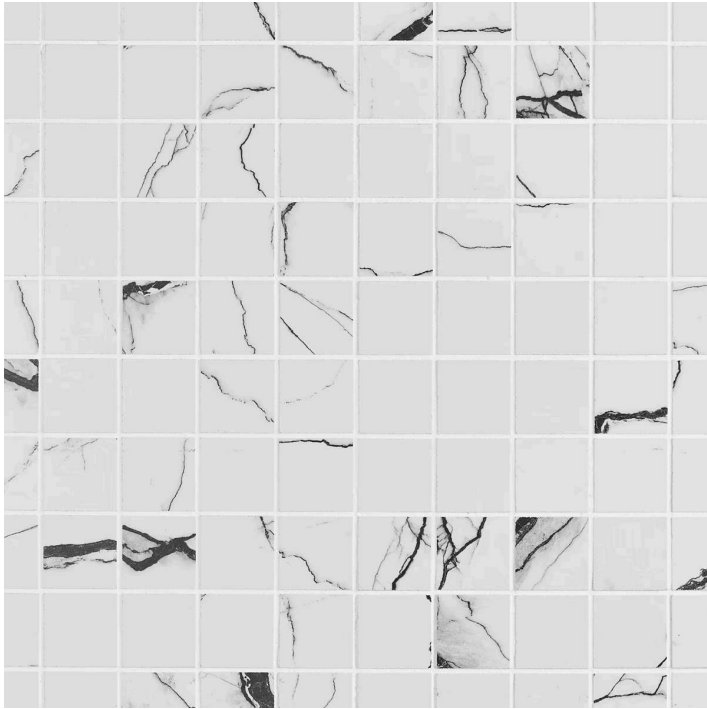

DRAMA BREACH BLACK & WHITE 2X2 MATTE PORCELAIN MOSAIC TILE

SIZES

SPECIFICATIONS

Chip Size
2" x 2"

Colorway
Black, White

Commercial
Wall, Floor

Finish
Matte

Material
Porcelain

Residential
Wall, Floor

PRODUCT GALLERY

DETAILED SPECS

Available Sizes

2x2", 12x24", 24x48", 24x24"

Breaking Strength

1350 N

Chemical Resistant

Weight

4.4 lbs

DIMENSIONS

Sample Size

4" x 6"

DRAMA

With a bold contrast of black and white and swirls of dynamic movement, the Drama Collection is worthy of its namesake. This series of large-format marble look porcelains brings four striking patterns to life expressing the excitement and emotion of natural stone in large-format sizes.