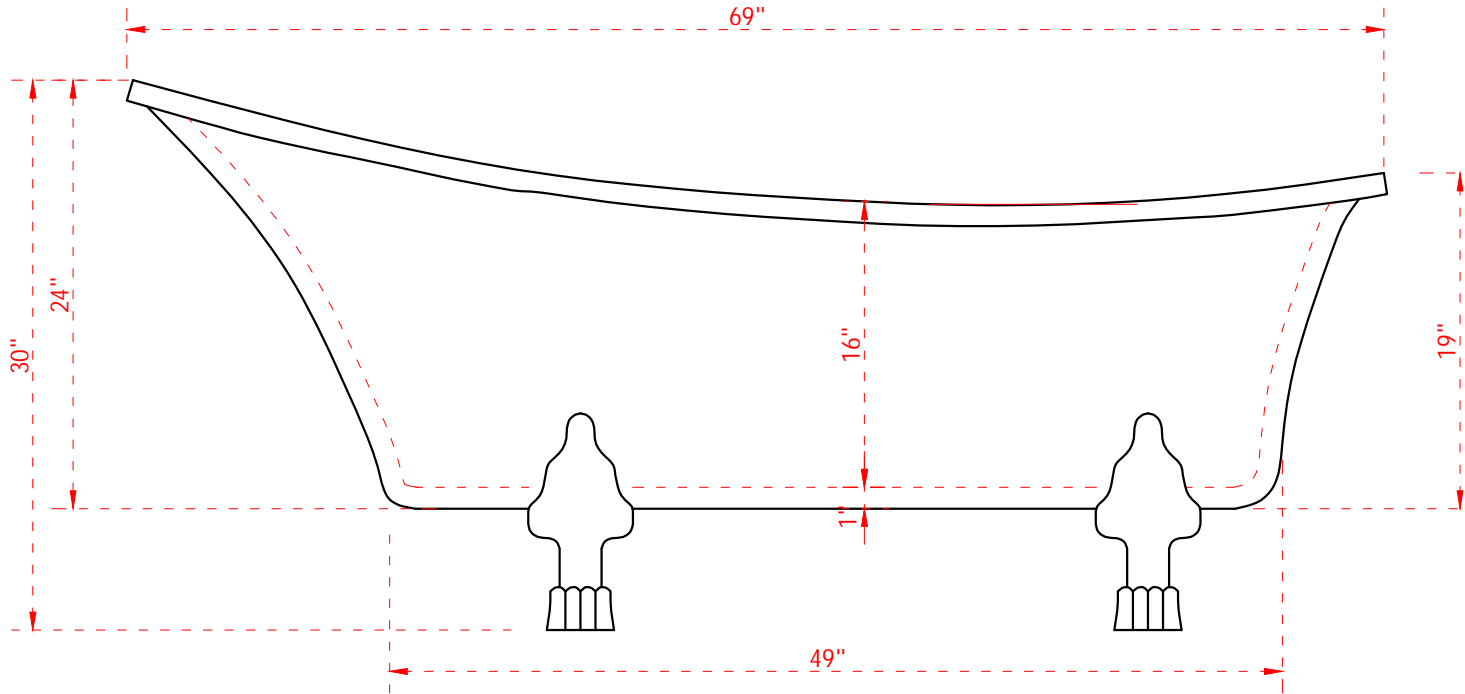

**ACRYLIC FREESTANDING TUB**  
Model:Ovale Nero

**FEATURES**

- Product Finish:Black
- Overflow Hole:Yes
- Material:Acrylic
- Length:69"
- Width:28"
- Height:30"
- Tub Interior Length:47"
- Tub Interior Width:19"
- Water Depth to Rim:16"
- Water Depth to Overflow:13"
- Tap Deck:No
- Drain included:Yes
- Drain Placement:Right
- Faucet Included:No
- Faucet Drillings:No Drillings
- Water Capacity Without/With Overflow:  
(Gallons):90/79
- Built-In Adjusters:Yes
- Tub Weight Uncrated (LBS):117
- Tub Weight Crated (LBS):137