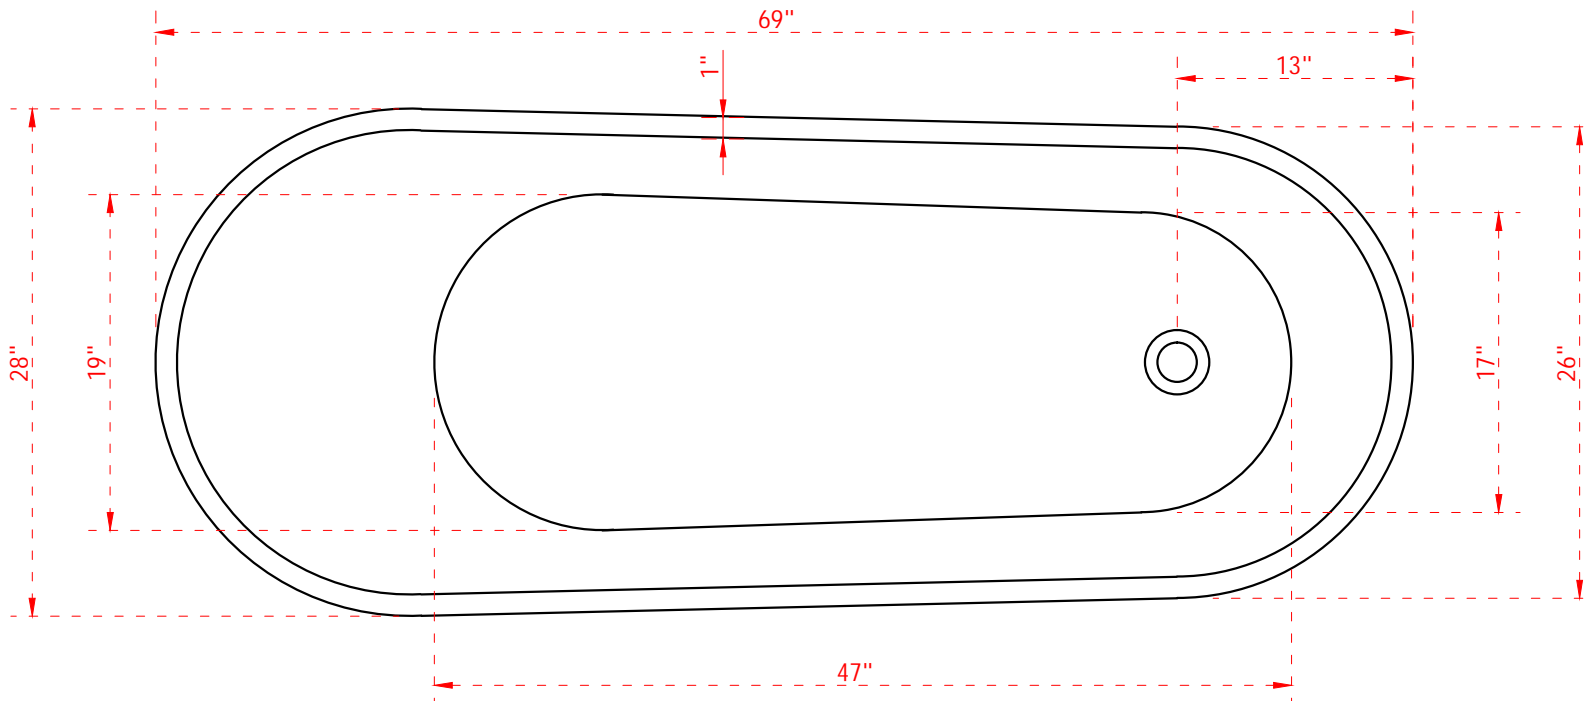

**ACRYLIC FREESTANDING TUB**  
Model:Ovale Nero

**FEATURES**

- Product Finish:Black
- Overflow Hole:Yes
- Material:Acrylic
- Length:69"
- Width:28"
- Height:30"
- Tub Interior Length:47"
- Tub Interior Width:19"
- Water Depth to Rim:16"
- Water Depth to Overflow:13"
- Tap Deck:No
- Drain included:Yes
- Drain Placement:Right
- Faucet Included:No
- Faucet Drillings:No Drillings
- Water Capacity Without/With Overflow:  
(Gallons):90/79
- Built-In Adjusters:Yes
- Tub Weight Uncrated (LBS):117
- Tub Weight Crated (LBS):137