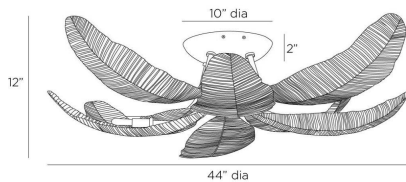

ARTERIO RS

FARAH FLUSH MOUNT

DFI07

H: 12 IN, Dia: 44.00 IN

Vintage Brass

Botanically inspired, our vintage brass fixture's shades are carefully sculpted to recall the fronds of a banana leaf tree. An update of the classic '70s-style palm lamp, the Farah radiates light upward for dramatic illumination. Vintage brass-plated iron canopy. Damp-rated, although limited covered outdoor areas may affect finish. Finish will vary.

APPEARANCE

Material	Brass, Iron
Finish	Vintage Brass
Finish Will Vary	Yes
Top Coat/Sealant	Yes

DIMENSIONS

Canopy	H: 2 IN, Dia: 10.00 IN
--------	------------------------

WIRING

Rating	Damp
Cord	1.5 FT, Clear/Silver, SVT
Socket	8, Type B - E12
Maximum Watt	40
Voltage	110-120 V