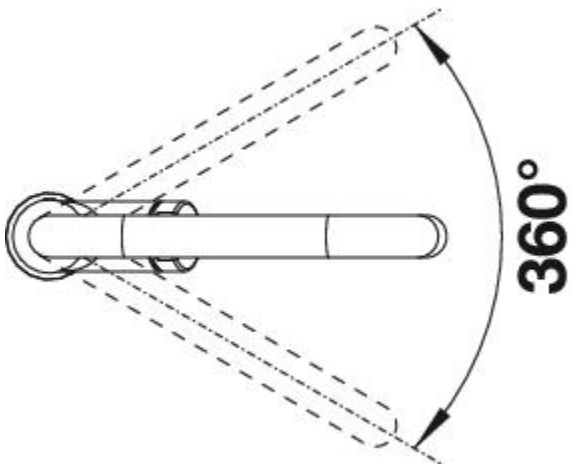

Swivelling