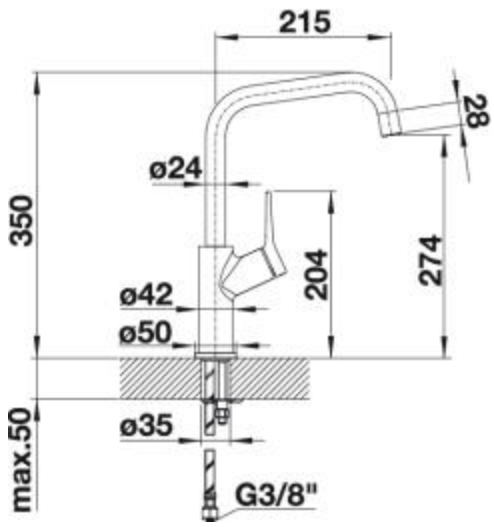

Available colours

chrome

metallic surface

Item No. BM3250CH

high pressure

Details

Side View

Swivelling

Scope of supply

- Spout can be swivelled by 360°
- Ø 35 mm tap hole required

- with ceramic disk cartridge
- Flexible connector pipes, 450 mm long and 3/8" nut for particularly easy installation
- Patented jet regulator for markedly reduced scaling
- Stabilisation plate to increase the stability of the tap when fitted in stainless steel sinks
- Applied for LGA certificate
- Applied for DVGW certificate

Please note:

Requires a balanced high pressure supply only, min 2.0 bar,

preferred 2.0 - 2.5 bar

3/8 BSP connectors required (not supplied)

Height: 350

Reach: 215

Base: 50

Tap hole: ø35"