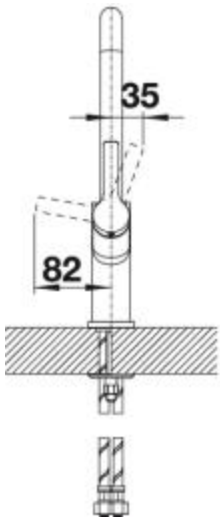

Available colours

chrome

metallic surface

Item No. BM3250CH

high pressure

Details

Side View

Swivelling

Scope of supply

- Spout can be swivelled by 360°
- Ø 35 mm tap hole required

- with ceramic disk cartridge
- Flexible connector pipes, 450 mm long and 3/8" nut for particularly easy installation
- Patented jet regulator for markedly reduced scaling
- Stabilisation plate to increase the stability of the tap when fitted in stainless steel sinks
- Applied for LGA certificate
- Applied for DVGW certificate

Please note:

Requires a balanced high pressure supply only, min 2.0 bar,

preferred 2.0 - 2.5 bar

3/8 BSP connectors required (not supplied)

Height: 350

Reach: 215

Base: 50

Tap hole: ø35"