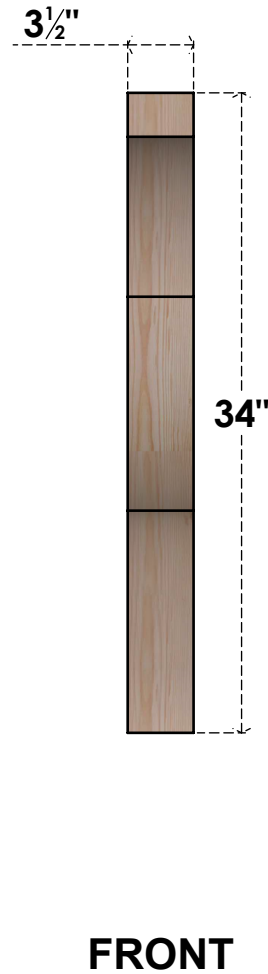

BRC04X22X34FST00SDF

3 1/2"W X 22"D X 34"H FUNSTON SMOOTH BRACE, DOUGLAS FIR

EKENA MILLWORK
 2300 WEST MAIN ST.
 CLARKSVILLE, TX 75426
 TOLL FREE: 866-607-0453
 WWW.EKENAMILLWORK.COM

NOTES

1. INSTALLATION TO BE COMPLETED IN ACCORDANCE WITH MANUFACTURER'S SPECIFICATIONS.
2. DRAWING MAY NOT BE TO SCALE
3. THIS DRAWING IS INTENDED FOR DESIGN AND PLANNING PURPOSES ONLY.
4. ALL INFORMATION CONTAINED HEREIN WAS CURRENT AT THE TIME OF DEVELOPMENT BUT MUST BE REVIEWED AND APPROVED BY THE PRODUCT MANUFACTURER TO BE CONSIDERED ACCURATE.
5. PRODUCTS ARE NOT KILN DRIED. THIS ITEM IS UNIQUE AND WILL CONTAIN THE NATURAL VARIATIONS THAT THE WOOD SPECIES OFFERS. THIS MAY RESULT IN VARIATIONS UP TO 1/4"