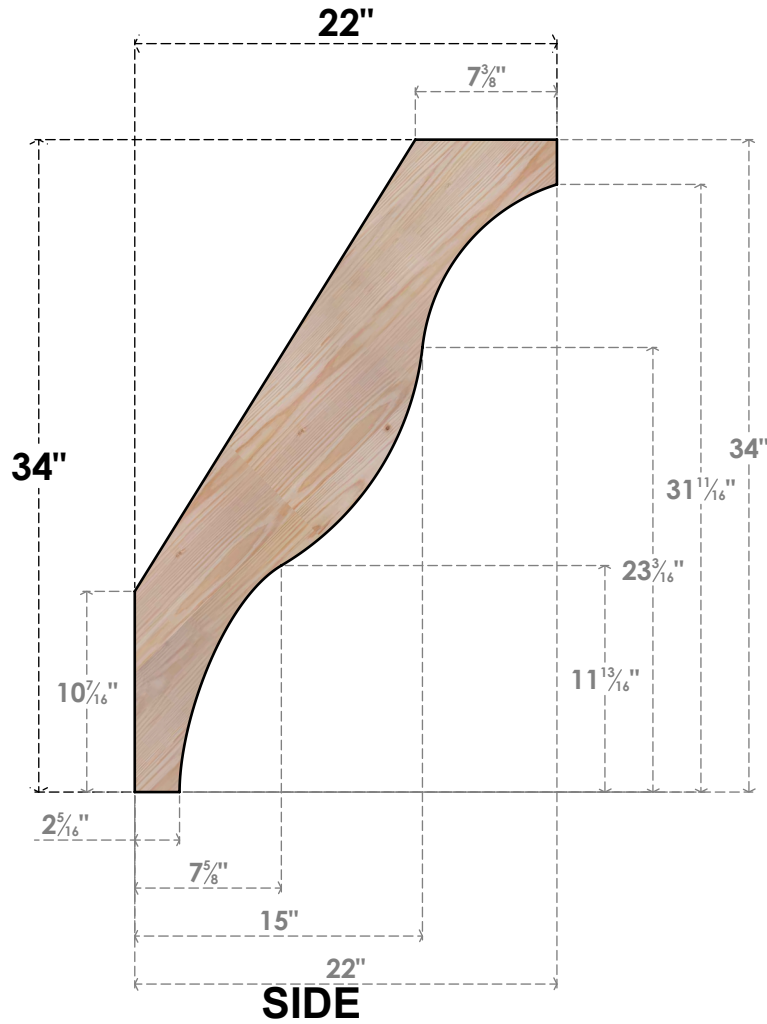

BRC04X22X34FST00SDF

3 1/2"W X 22"D X 34"H FUNSTON SMOOTH BRACE, DOUGLAS FIR

EKENA MILLWORK
 2300 WEST MAIN ST.
 CLARKSVILLE, TX 75426
 TOLL FREE: 866-607-0453
 WWW.EKENAMILLWORK.COM

NOTES

1. INSTALLATION TO BE COMPLETED IN ACCORDANCE WITH MANUFACTURER'S SPECIFICATIONS.
2. DRAWING MAY NOT BE TO SCALE
3. THIS DRAWING IS INTENDED FOR DESIGN AND PLANNING PURPOSES ONLY.
4. ALL INFORMATION CONTAINED HEREIN WAS CURRENT AT THE TIME OF DEVELOPMENT BUT MUST BE REVIEWED AND APPROVED BY THE PRODUCT MANUFACTURER TO BE CONSIDERED ACCURATE.
5. PRODUCTS ARE NOT KILN DRIED. THIS ITEM IS UNIQUE AND WILL CONTAIN THE NATURAL VARIATIONS THAT THE WOOD SPECIES OFFERS. THIS MAY RESULT IN VARIATIONS UP TO 1/4"