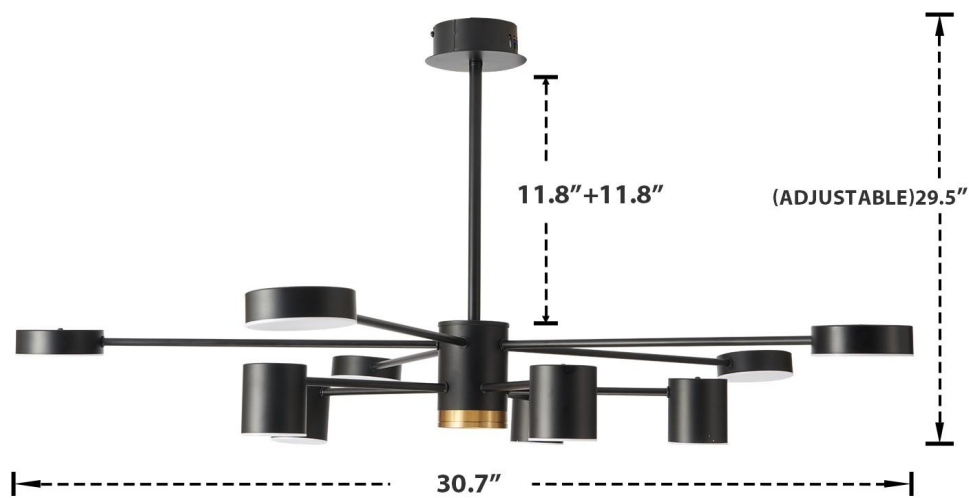

PRODUCT DIMENSION

LAMP BODY COLOR: BLACK

LED SMD LIGHT SOURCE (LIGHT SOURCE INCLUDED)

MATERIAL: WROUGHT IRON

MAX 60W PER BULB, 110V

PRODUCT WEIGHT: 8.16 IB