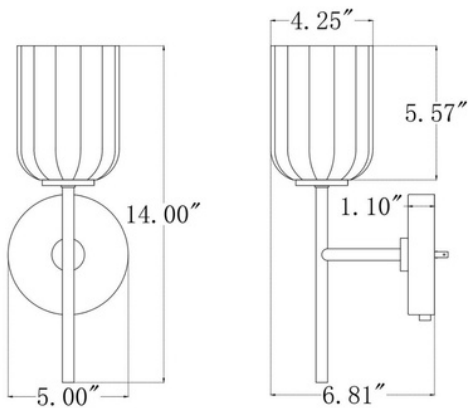

Light Source

Lamp Not Included

Lamp Type: A19

Incandescent or LED

Number of bulbs: 1

Max Wattage/Range: 60W

Voltage: 120

Socket Type: E26 MED BASE

Mounting / Installations

Plug-in Mounting System

Lead Wire Length: 6"

Wire Type: 1015 105°C

Location Rating: Damp

Luminaire Support: Max. 50 lbs

SkyPlug: SPU-3L

SkyOutlet: SR-3L