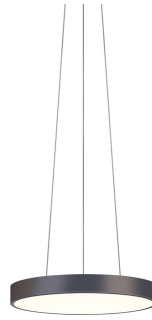

Project:

Pi LED Pendant Spec Sheet

SKU: 2740.32 Learn more at:
<https://sonnemanlight.com/pi-led-pendant>

Description: With the essence of a circle, Pi projects radiant LED illumination . It is impossible to improve upon the simplicity of solid geometry. Suspended or [Surface Mounted](#) in four sizes, the architectural presence of pi punctuates the less is more idiom of Mies.

Type #:

Dimensions

Height: 2"
Diameter: 16"
Canopy/Backplate/Base: 5.5"
Size: 16"

Installation

Installation: Licensed electrician required
Sloped Ceiling Compatible?: Not Compatible
Minimum Hanging Height: 7"

General Listings

Features: Damp Rated
Certification: cETL
Color/Finish: Black Bronze (.32)
Dark Sky Friendly: N

Electrical Specs

Bulb(s) Included?: Yes
Bulb 1 Type: Integral LED
Input Voltage: 120-277VAC
Wattage: 30
Initial Lumens: 2800
Delivered Lumens2: 4245
Color Temperature: 3000K
CRI: 90
Power Supply Type: Driver
Power Supply Quantity: 1
Power Supply Location: Canopy
Dimming Type: TRIAC & ELV @120V / 0-10V
Bulb Max Wattage: 30