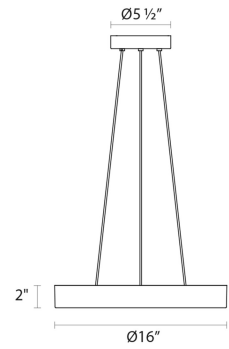

Project:

Pi LED Pendant Spec Sheet

SKU: 2740.32 Learn more at:
<https://sonnemanlight.com/pi-led-pendant>

Description: With the essence of a circle, Pi projects radiant LED illumination . It is impossible to improve upon the simplicity of solid geometry. Suspended or [Surface Mounted](#) in four sizes, the architectural presence of pi punctuates the less is more idiom of Mies.

Type #:

Dimensions

Height: 2"
Diameter: 16"
Canopy/Backplate/Base: 5.5"
Size: 16"

Installation

Installation: Licensed electrician required
Sloped Ceiling Compatible?: Not Compatible
Minimum Hanging Height: 7"

Shipping

Carton 1 L x W x H: 20" X 20" X 6"
Carton 1 Gross Weight: 8 LBS

Shade

Shade 1 Material: Metal
Shade 2 Material: Acrylic

Available Finishes

Available Finishes: Black Bronze (.32), Bright Satin Aluminum (.16)