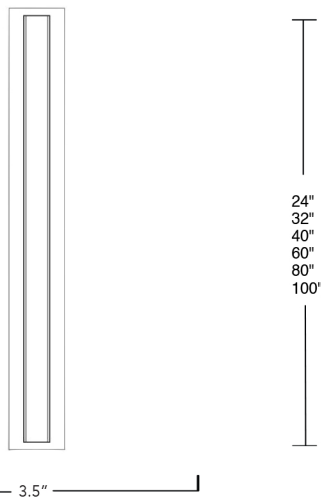

Immense Outdoor WallLamp IP65 | Minimalist Lighting

offers a variety of minimalist lighting, but our Immense Outdoor Wall lamp hits different. This outdoor light is a perfect addition to your home providing renewable energy and saving lots of money in your pockets! Shop smart and give your home the upgrade it deserves.

Pictured with the lights on

- Type** Outdoor Light Sconce
- Dimensions** Height: 24", 32", 40", 60", 80", 100"
Width: 3.5"
Depth: 2.5"
- Weight** 3lbs, 4lbs, 5lbs, 7lbs, 9lbs, 10 lbs
- Materials & Finish** Steel and acrylic, available in black finish

Length	Emitting Color	Lumens	Watts	Weight	Dimmable?
24 inches	3000K, 4000K, 6000K	950	19W	1.4 kg	Dimmable Version Only
32 inches	3000K, 4000K, 6000K	1200	24W	1.7 kg	Dimmable Version Only
40 inches	3000K, 4000K, 6000K	1500	30W	2 kg	Dimmable Version Only
60 inches	3000K, 4000K, 6000K	2300	45W	3 kg	Dimmable Version Only
80 inches	3000K, 4000K, 6000K	3100	60W	4 kg	Dimmable Version Only
100 inches	3000K, 4000K, 6000K	3300	65W	4.3 kg	Dimmable Version Only

Length	Emitting Color	Lumens	Watts	Weight	Dimmable?
24 inches	2700K-6500K	1200	14W	1.4 kg	Yes, with Remote
32 inches	2700K-6500K	1550	19W	1.7 kg	Yes, with Remote
40 inches	2700K-6500K	1950	24W	2 kg	Yes, with Remote
60 inches	2700K-6500K	2900	37W	3 kg	Yes, with Remote
80 inches	2700K-6500K	3650	46W	4 kg	Yes, with Remote
100 inches	2700K-6500K	4350	56W	4.3 kg	Yes, with Remote