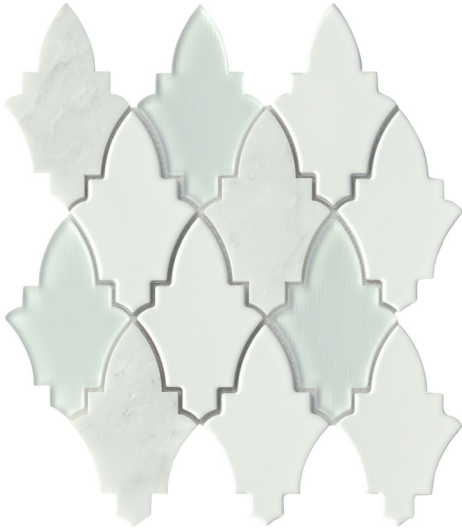

The french word for flower, Fleur™ is a stately, mixed-material mosaic that combines stone, ceramic and glass for an elegant and dimensional wall feature.

FLEUR™

Glazed Ceramic, Stone & Glass Mosaic

WALL  RESIDENTIAL  COMMERCIAL  INDOOR  OUTDOOR 

Affodill

Orchis

Pivone

Roza

Viole

<p>Sizes</p>  <p>11" x 12" Mesh 11.38" x 12.01"</p>	
<p>Thickness</p>	<p>8mm</p>
<p>Testing</p>	<p>Shade Variation Rating</p>
<p>Results*</p>	<p>V3</p>

-  Sustainability Attributes
- Health Product Declaration (HPD) provided upon request
 - Product Packaging is 100% recyclable
 - VOC Free