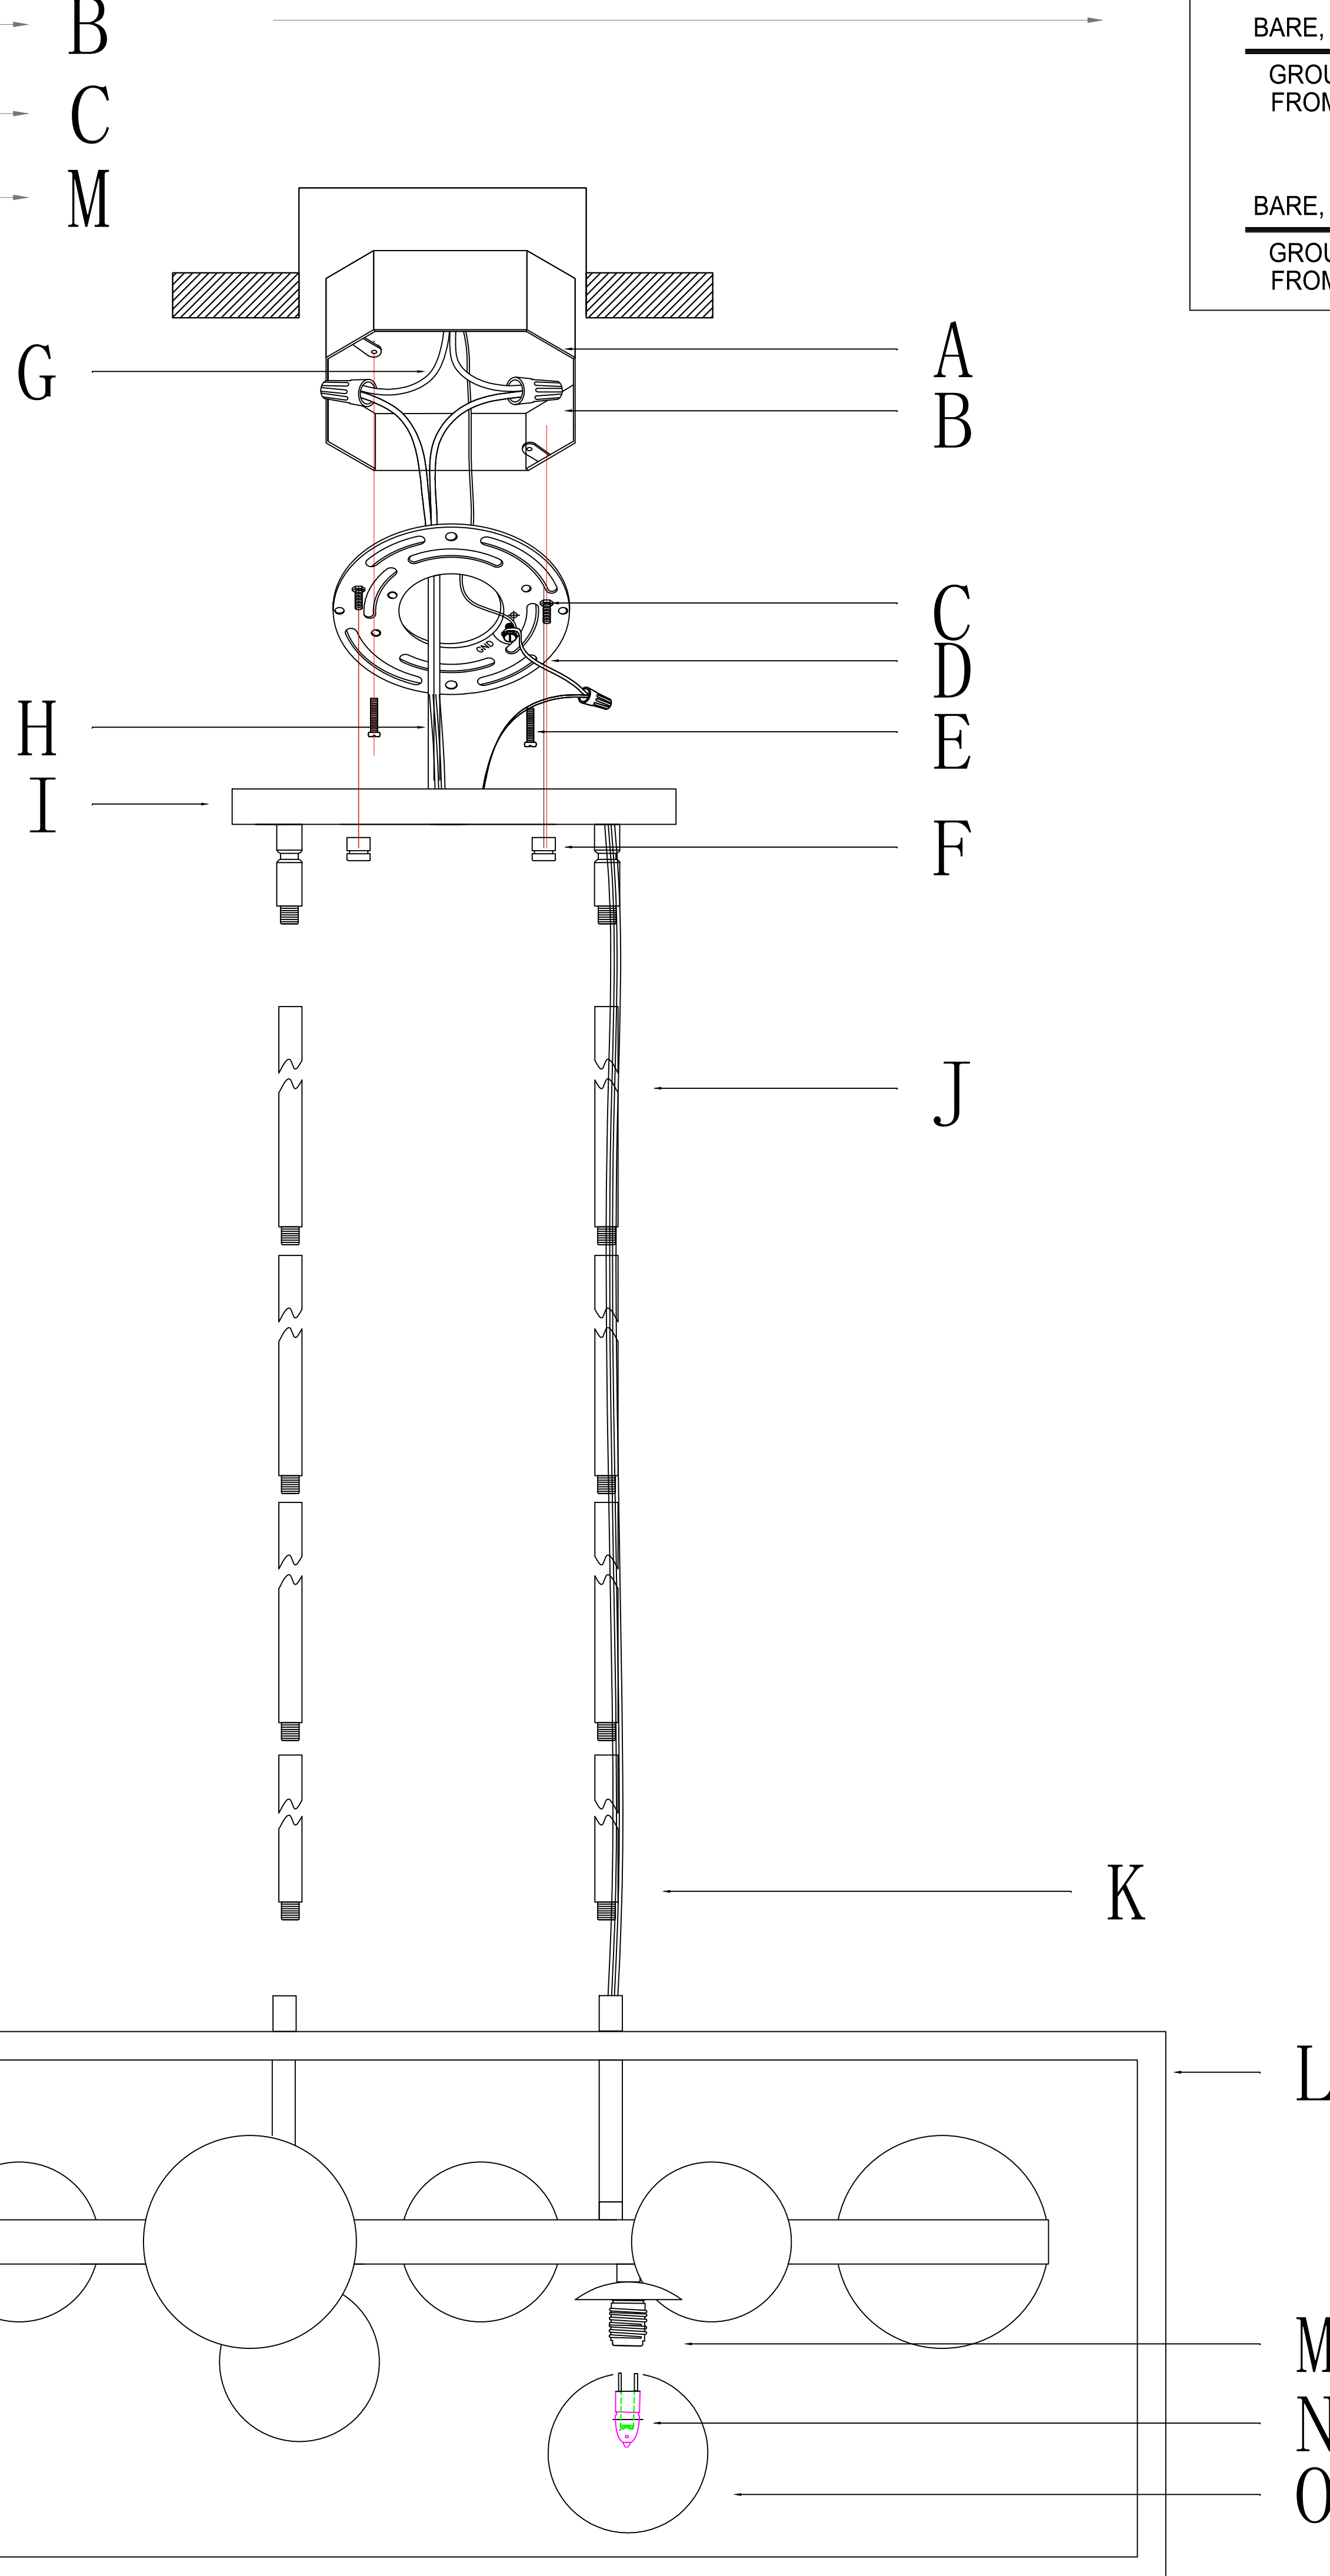

## Assembly Steps

1. I. K. J → L
2. E. D → A
3. G. H → B
4. F. I → C
5. N. O → M

Part included		
QTY	Part Description	Code
0	Junction box	A
3	Wires Nuts	B
2	Mounting screws	C
1	Mounting bracket	D
2	Studs	E
2	Ball nuts	F
0	Leading wires	G
2	Wires	H
1	Canopy	I
6	12" Tube	J
2	6" Tube	K
1	Frame	L
7	Socket	M
7	Lighting bulb	N
7	Glass	O