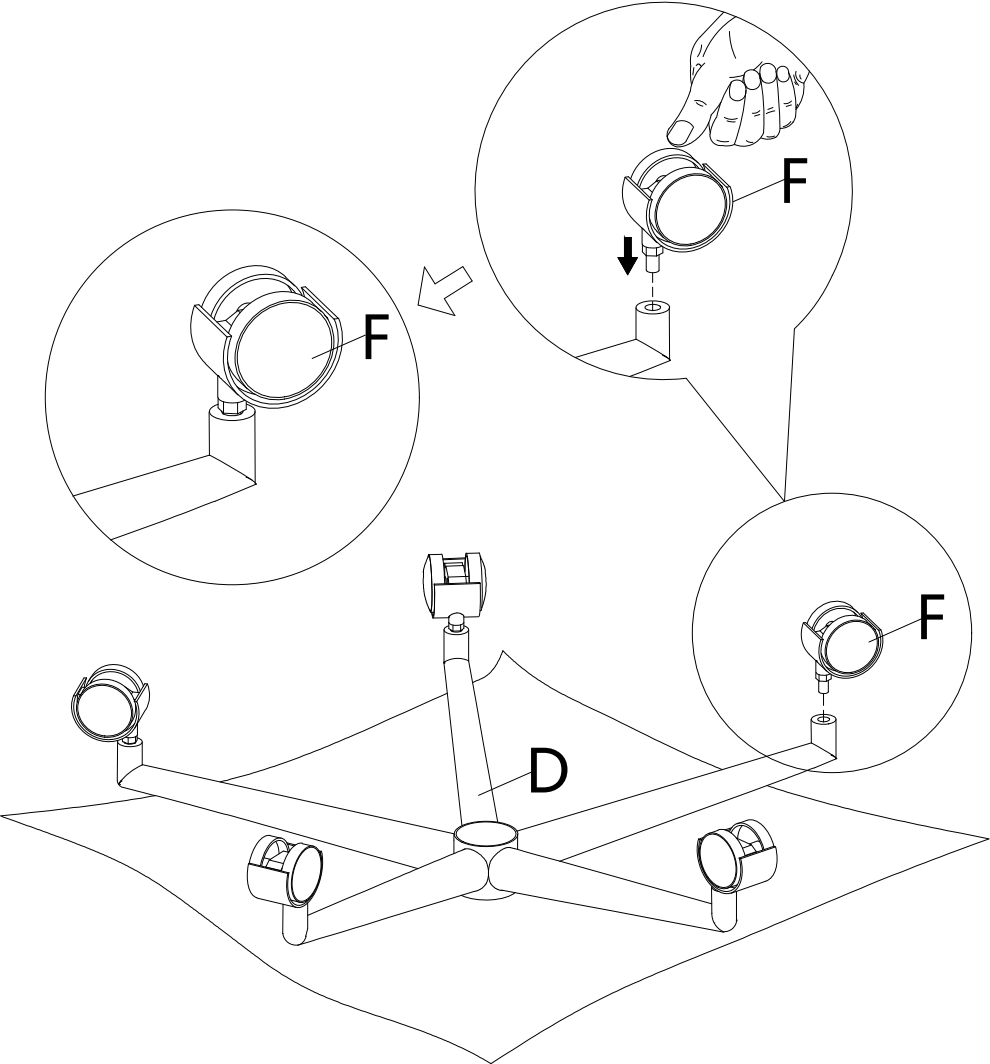

G	x1
	
Gas lift	

HARDWARE LIST

#1	x4
	
φ6x20mm	

#2	x4
	
φ8x30mm	

#3	x4
	

#4	x1
	
M6	

HARDWARE SPARE LIST

#1	x1
	
φ6x20mm	

#2	x1
	
φ8x30mm	

ASSEMBLY INSTRUCTIONS

STEP-1

ASSEMBLY INSTRUCTIONS

STEP-2

ASSEMBLY INSTRUCTIONS

STEP-3

#1	x4	#4	x1
			
φ6x20mm		M6	

ASSEMBLY INSTRUCTIONS

STEP-4

ASSEMBLY INSTRUCTIONS

STEP-5

#2	x4	#4	x1
			
Ø8x30mm		M6	

ASSEMBLY INSTRUCTIONS

STEP-6

#3	x4
	