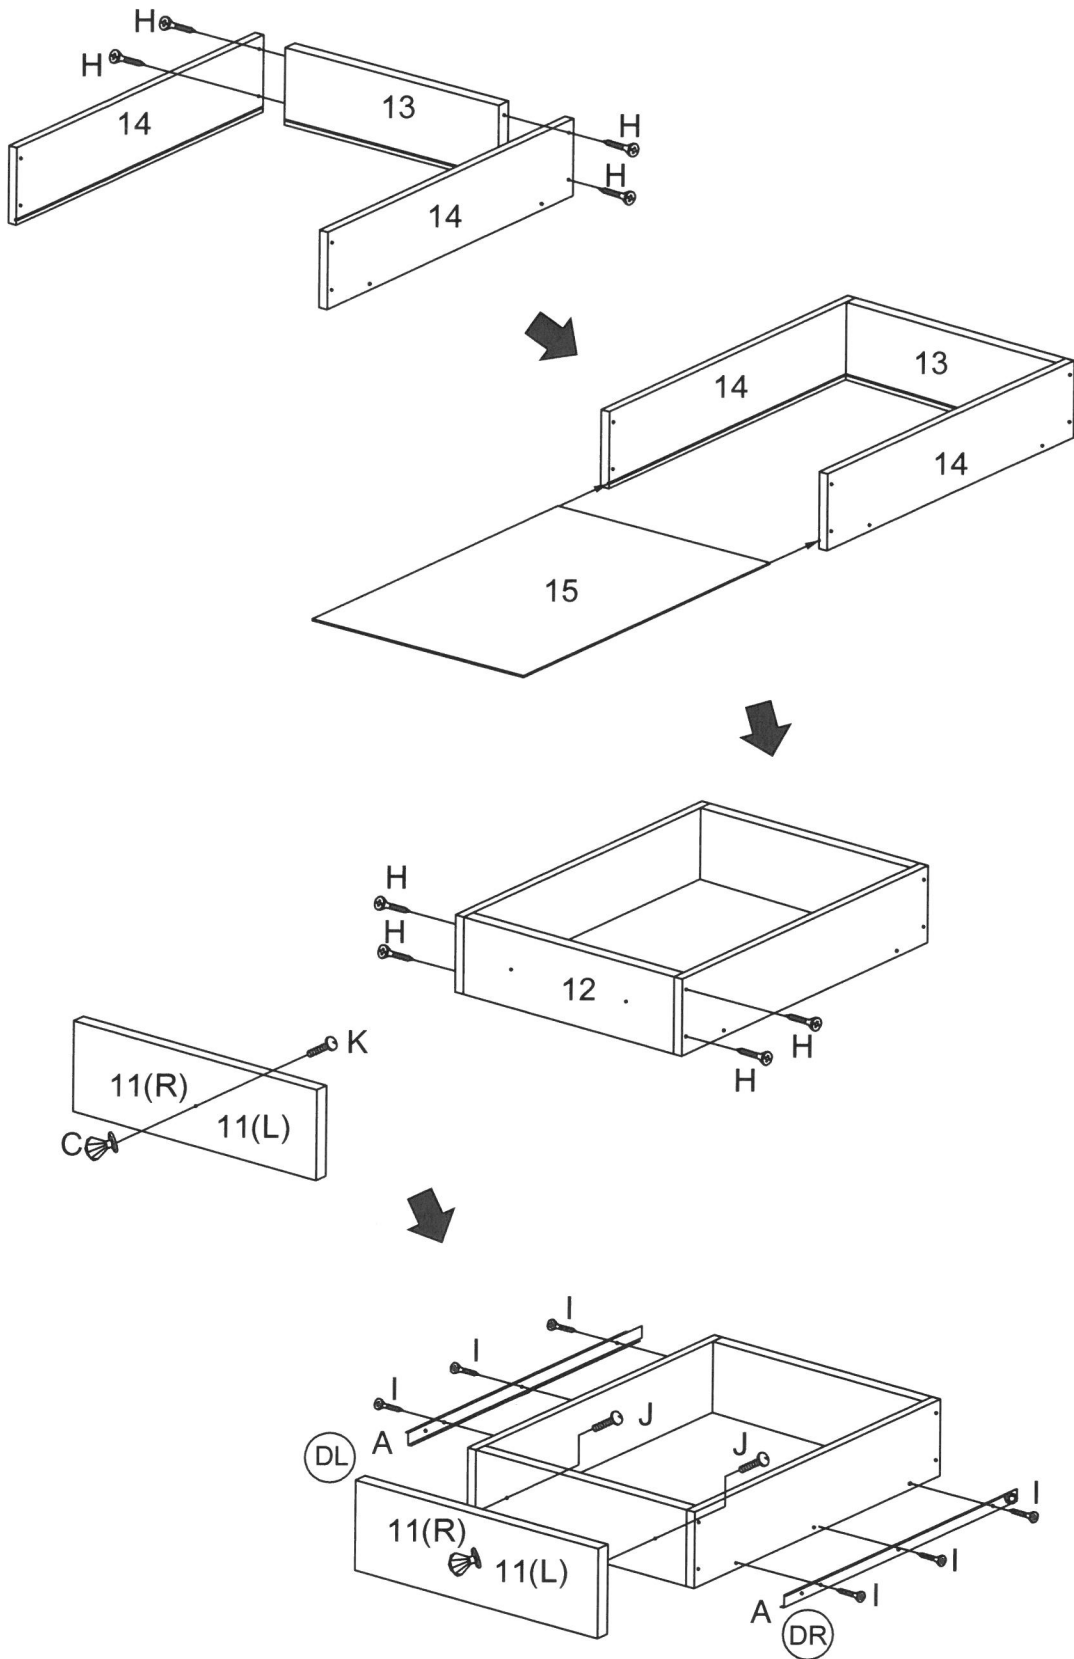

How to assemble:

STEP 1