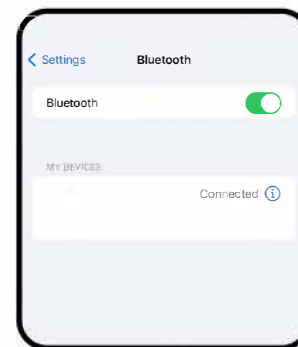

Function Introduction

BUTTON INTRODUCTION

Light Button

Short Press:

Turn on (cold light /natural light / warm light)/ off

Long Press:

After choose the light color,3 seconds later long press to adjust the brightness

Defog Button

Touch to turn on defogging function.

EASY BLUETOOTH CONNECTION

1. Touch
2. Search & Connect
3. Play music

Bluetooth Button

- ✓ One-Touch Pairing
- ✓ Built-in dual bluetooth speakers.2x3W output
- ✓ Effective range up to 10m (without obstructions)