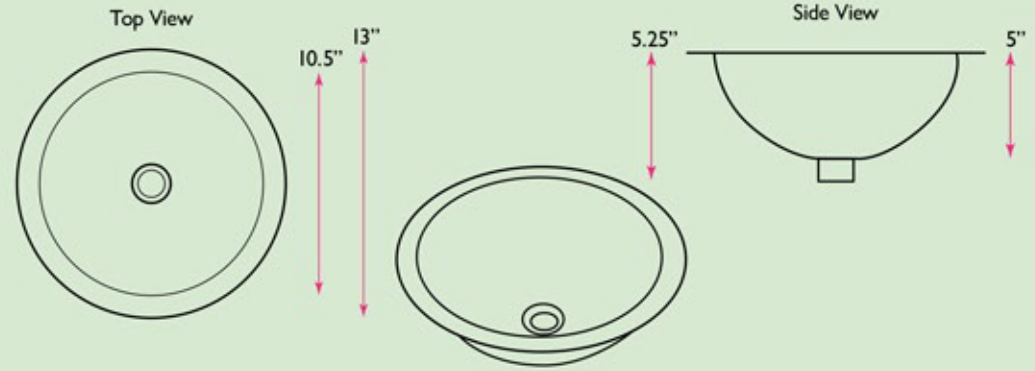

Brightwork Collection

Premium 18 Gauge Hammered Stainless Steel Bar/Prep Sink

Nantucket

S I N K S

www.NantucketSinksUSA.com
info@nantucketsinksusa.com

SPECS

OVERALL DIMENSIONS	INTERIOR BOWL	EXTERIOR HEIGHT	INTERIOR BOWL DEPTH	DRAIN OPENING
13" Diameter	10.5" Diameter	5.25"	5"	2.5" Opening

FEATURES:

- Hand hammered, individual variations will exist
- May be topmounted or undermounted
- No overflow
- Takes a junior duo drain NS-403SS, not included
- Limited manufacturer's warranty (not for the finish)
- As with all stainless may patina - polishing will bring back luster
- Special care & maintenance required
- Nominal dimensions - actual may vary up to .25"