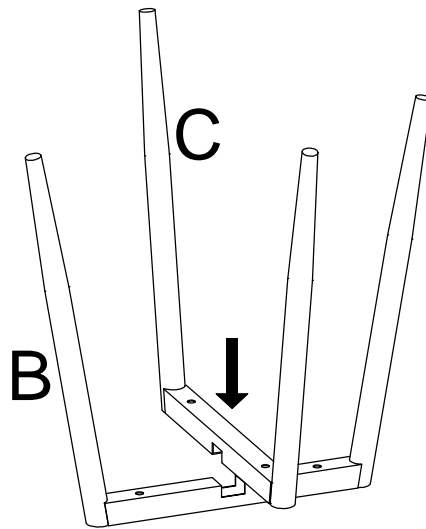

Assembly Instructions Faux Fur Ottoman/Footrest

Thank you for purchasing a Living company product. This product has been designed for easy assembly and is constructed for durability. Please take the time to read and follow the assembly instructions carefully. If a part or hardware is missing or you have any difficulties in assembling this product, please contact us.

NO.	PART	DESCRIPTION	Q'TY	NO.	PART	DESCRIPTION	Q'TY
A		Cushion	1PC	D		Allen Head Bolt 45mm	4PCS
				E		Spring Washers	4PCS
B		Leg Assembly	1PC	F		Flat Washers	4PCS
				C		Leg Assembly	1PC
				G		Allen Head Wrench	1PC

Assembly Instructions
Faux Fur Ottoman/Footrest

STEP 1

STEP 2