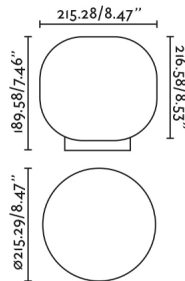

AMELIA is a black table lamp designed by Héctor Serrano with a very light style, with sinuous and organic shapes that mimics and subtly enriches the space. The rounded diffuser makes it has a larger emitting surface and prevents glare, making it perfect as ambient lighting.

### General characteristics

Fixation	Table
voltage	120V
Hertz	60Hz
Cable length	0.02 ft
Switch type	On/Off
Max. Power	7W