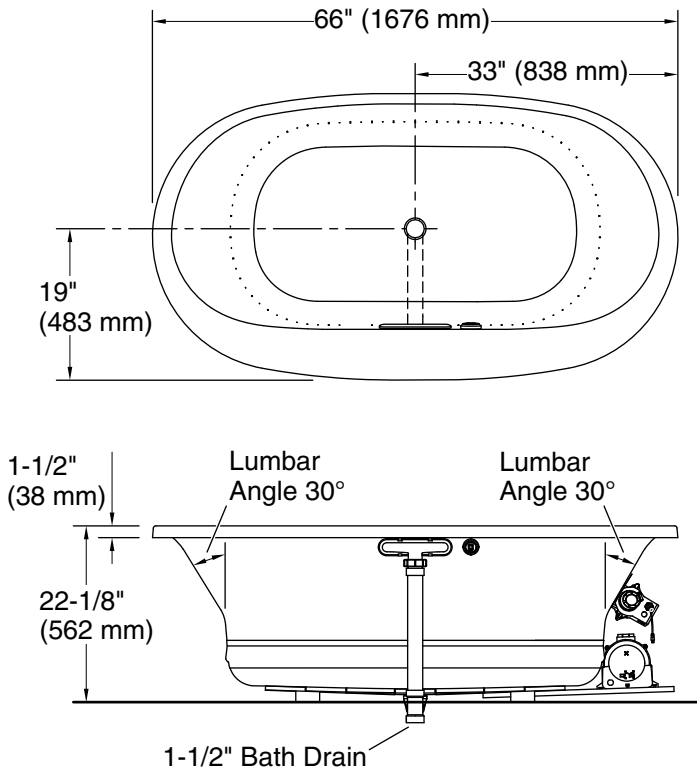

Underscore® Oval
66" x 36" Heated BubbleMassage™ air bath, VibrAcoustic®
K-5716-GHVB