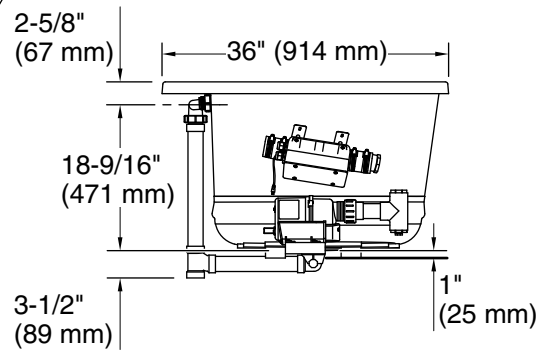

No change in measurements if connected with drain illustrated. (K-7272)

Drop-in Rim Detail

Blower Motor Access
 20" (508 mm) W x 15" (381 mm) H Min

Required Electrical Service

Three dedicated circuits required, protected with Class A Ground-Fault Circuit-Interrupter (GFCI). Outside North America, this device may be known as a Residual Current Device (RCD).

- Blower: 120 V, 15 A, 60 Hz
- Air bath: 120 V, 15 A, 60 Hz
- Amplifier: 120 V, 60 Hz

Technical Information

All product dimensions are nominal.

- Installation: Drop-in, Undermount
- Drain location: Center
- Basin area, bottom: 47" x 26-1/4" (1193 mm x 666 mm)
- Basin area, top: 61-3/16" x 28-3/8" (1554 mm x 721 mm)
- Weight: 120 lbs (54.4 kg)
- Minimum floor load: 53.6 lbs/ft² (261.7 kg/m²)
- Water depth: 17-9/16" (446 mm)
- Water capacity: 85.5 gal (323.7 L)
- Template: Drop-in, 1268439-7, required, included
- Electrical component rating: Blower: 120 V, 10 A, 60 Hz
 Air bath: 120 V, 5 A, 60 Hz
 Amplifier: 120 V, 1.1 A, 60 Hz