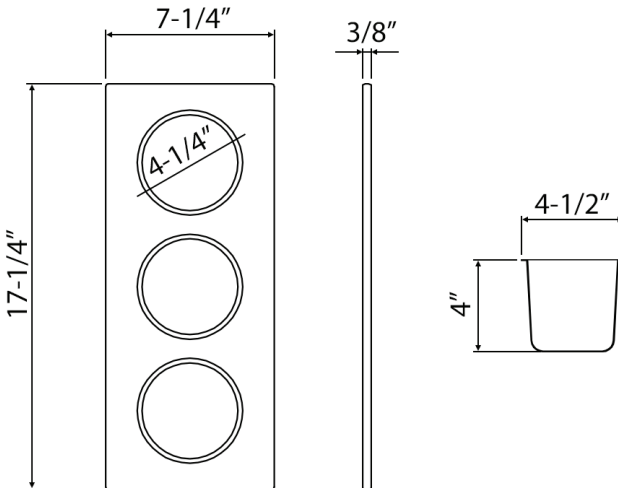

Purpose:

- Helps keep your prep area or serving space neat and convenient.
- Great for serving dips and toppings during gatherings.