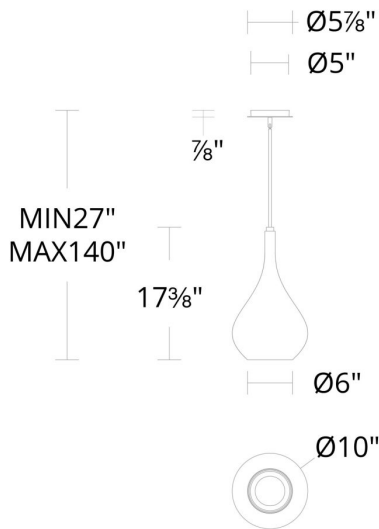

Project: _____

Location: _____

Fixture Type: _____

Catalog Number: _____

AVAILABLE FINISHES:

Helios

PD-74318

FEATURES

- Driver concealed within the canopy
- Hand-leafed glass will lend itself to variations in each individually unique piece
- Three 12" and one 6" down rods included (additional sold separately)
- Slope ceiling adaptable. Hang straight swivels up to 90 degrees
- Spin-on round canopy with minimal hardware
- Not recommended for dimming @220V

SPECIFICATIONS

Rated Life	51000 Hours
Standards	ETL, cETL,Damp Location Listed,Title 24 JA8: 2019 Compliant
Input	120-277 VAC,50/60Hz
Dimming	ELV: 100-5%,TRIAC: 100-5%
Color Temp	3000K
CRI	90
Construction	Clear mouth blown outer glass with an inner hand leafed glass diffuser

PD-74318

Model & Size	Color Temp	Finish	LED Watts	LED Lumens	Delivered Lumens
PD-74318 17"	3000K 3000K	AB/GL Gold Leaf/Aged Brass AB/GL Gold Leaf/Aged Brass	12W 12W	780 780	661 661

Example: **PD-74318-BN/SL**