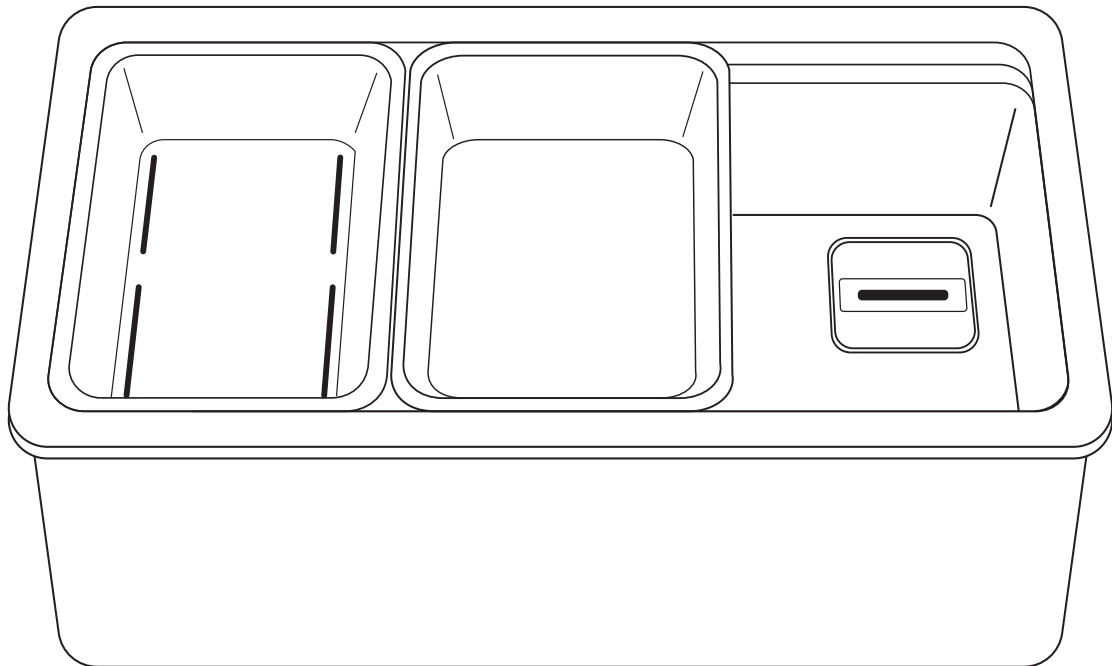

DIMENSION DETAILS

DELUXE KITCHEN SINK

PRODUCT
INSTRUCTION
VIDEO

Model : GP-BG3019K

PRODUCT SIZE

Sink Dimensions: 30" x 19" x 10"