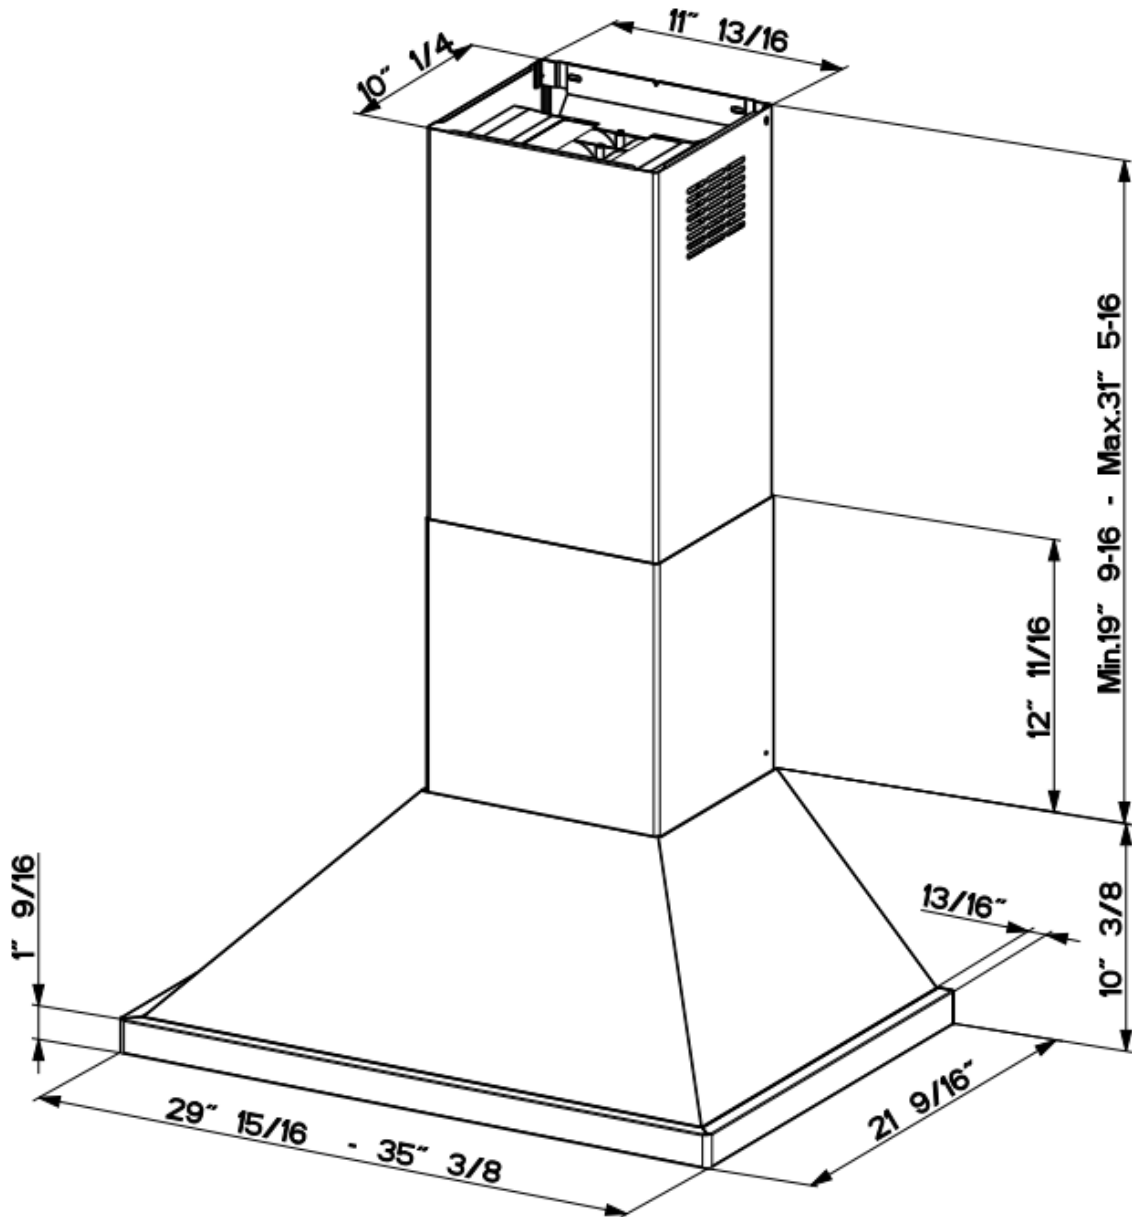

DIMENSIONAL DRAWINGS

FRONT VIEW

Rev8 0125

800 Aviation Parkway, Smyrna, TN 37167 (508) 358-5353 | www.faberonline.com