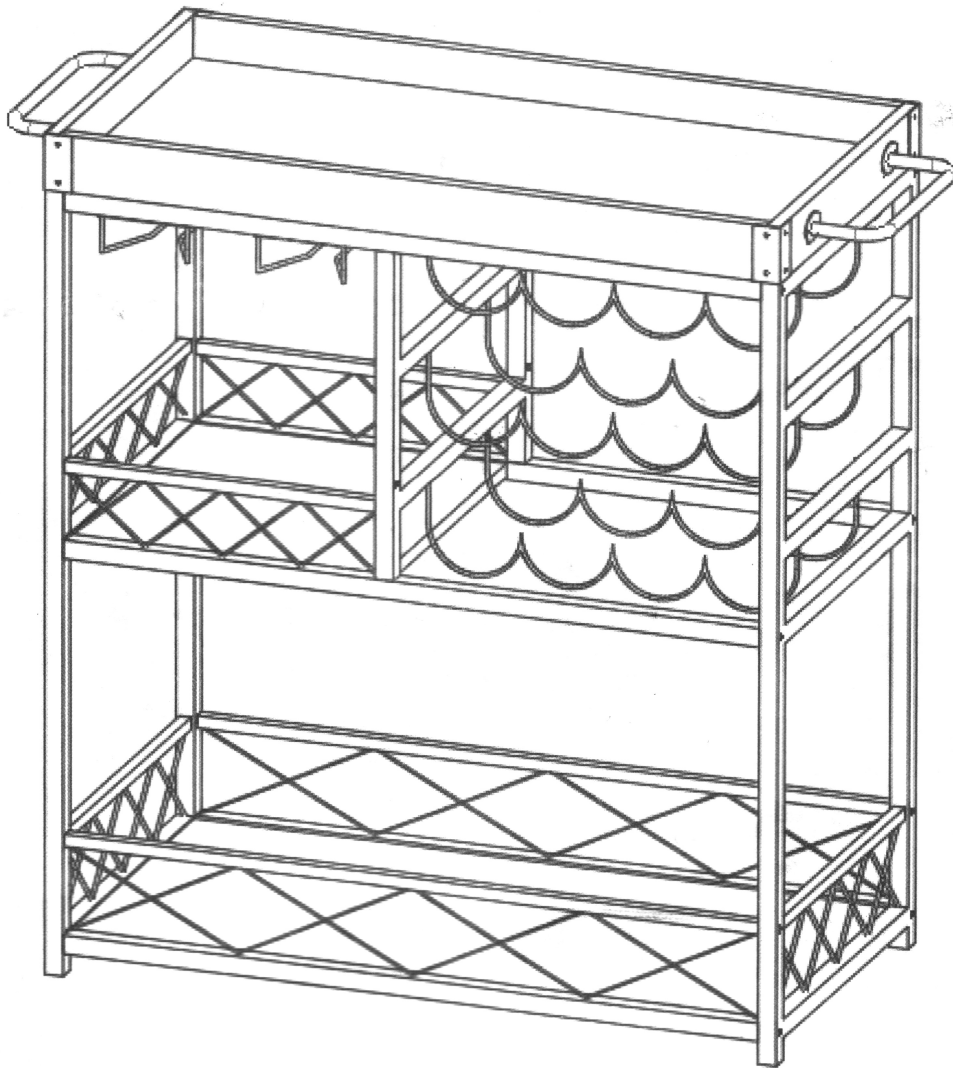

60Mins

x2

EN

Tips

- This product is for indoor use only. The seller does not assume any responsibility and liability for damages caused by the following aspects:
 1. The product is used for a purpose other than its intended use and/or is changed/modified from the original one.
 2. The product is not installed/used properly under the guidelines of the instructions.
- If there are missing and/or defective part(s) after receiving the product, please stop assembling and contact us for help in time.
- Please assemble the product on a spacious place. But please do not place the unpackaged product on the ground directly, or stand/sit on the parts of this product to avoid cracking or deforming of the board. In addition, it is highly recommended that you wear gloves to avoid being cut by the edges of the product during installation.
- It is recommended that you refer to the schematic diagram to make the whole installation process easier when assembly. Align all the screws to the corresponding pre-drilled holes first, and then tighten the screws one by one after all the parts are in the correct position.
- Do not expose the product to direct sunlight or rain and/or place it in a damp place. Failure to do so may accelerate deformation, discoloration, or cause cracks. Please do not touch sharp objects or corrosive chemicals, which may damage the surface of the item.
- Please clean with a damp cloth for daily maintenance, then dry immediately.