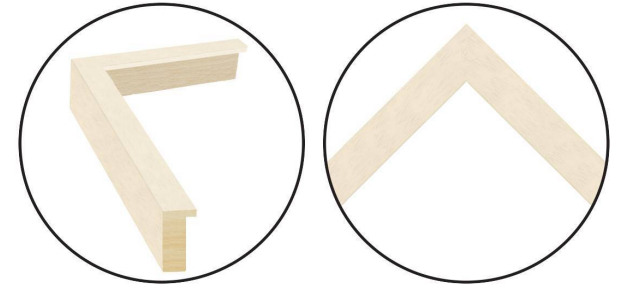

WENDOVER ART GROUP

ITEM NUMBER : **WTFH1393**

TITLE : **Hidden Faces 5**

OUTWARD DIMENSION (W X H) : **13.5" x 15.5"**

FRAME (WIDTH X DEPTH) : **MC2325 | 1" x 2.13"**

FRAME FINISH : **Standard Frame**

Pickled White

DESCRIPTION :

**Giclee on Gallery Wrapped Canvas, Framed in Shadowbox,
Hangs Horizontally and Vertically**