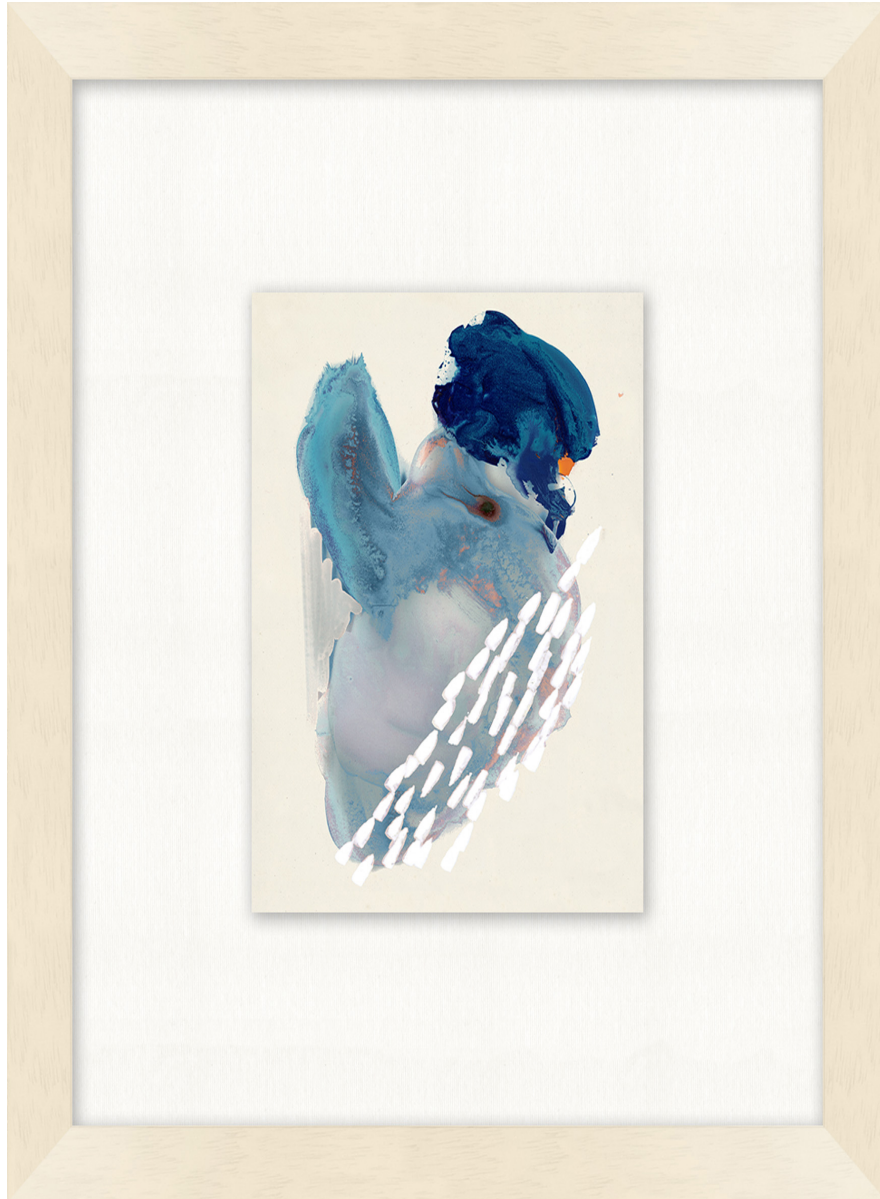

WENDOVER ART GROUP

ITEM NUMBER : **WTFH1393**

TITLE : **Hidden Faces 5**

OUTWARD DIMENSION (W X H) : **13.5" x 15.5"**

FRAME (WIDTH X DEPTH) : **MC2325 | 1" x 2.13"**

FRAME FINISH : **Standard Frame**

Pickled White

DESCRIPTION :

**Giclee on Gallery Wrapped Canvas, Framed in Shadowbox,
Hangs Horizontally and Vertically**