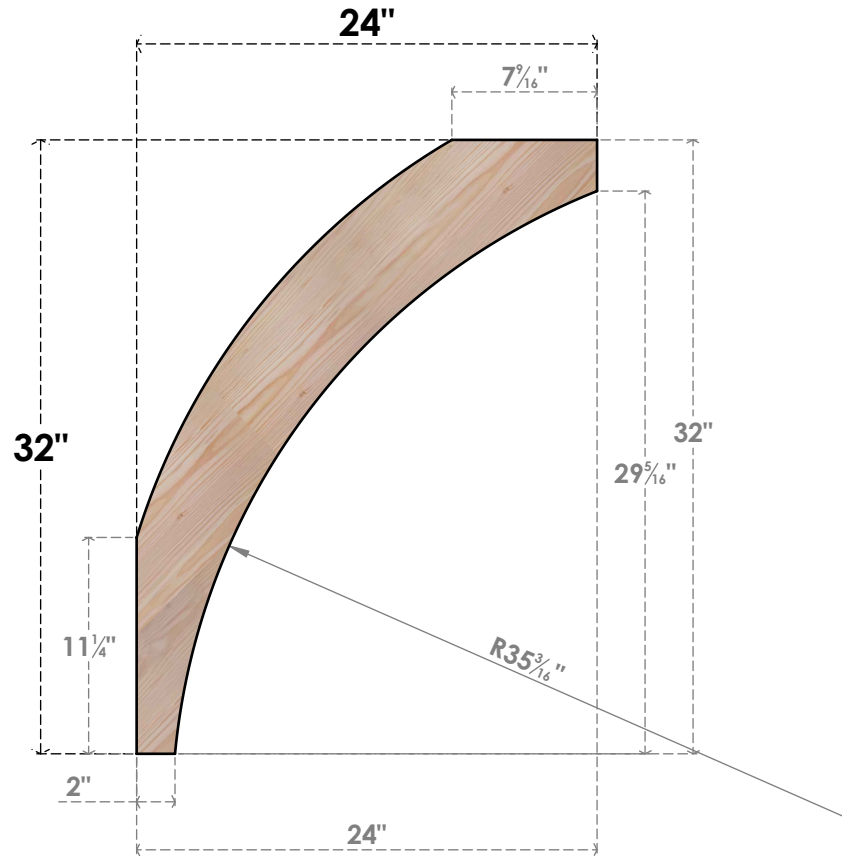

BRC06X24X32THR00SDF

5 1/2"W X 24"D X 32"H THORTON SMOOTH BRACE, DOUGLAS FIR

SIDE

FRONT

EKENA MILLWORK
 2300 WEST MAIN ST.
 CLARKSVILLE, TX 75426
 TOLL FREE: 866-607-0453
 WWW.EKENAMILLWORK.COM

NOTES

1. INSTALLATION TO BE COMPLETED IN ACCORDANCE WITH MANUFACTURER'S SPECIFICATIONS.
2. DRAWING MAY NOT BE TO SCALE
3. THIS DRAWING IS INTENDED FOR DESIGN AND PLANNING PURPOSES ONLY.
4. ALL INFORMATION CONTAINED HEREIN WAS CURRENT AT THE TIME OF DEVELOPMENT BUT MUST BE REVIEWED AND APPROVED BY THE PRODUCT MANUFACTURER TO BE CONSIDERED ACCURATE.
5. PRODUCTS ARE NOT KILN DRIED. THIS ITEM IS UNIQUE AND WILL CONTAIN THE NATURAL VARIATIONS THAT THE WOOD SPECIES OFFERS. THIS MAY RESULT IN VARIATIONS UP TO 1/4"