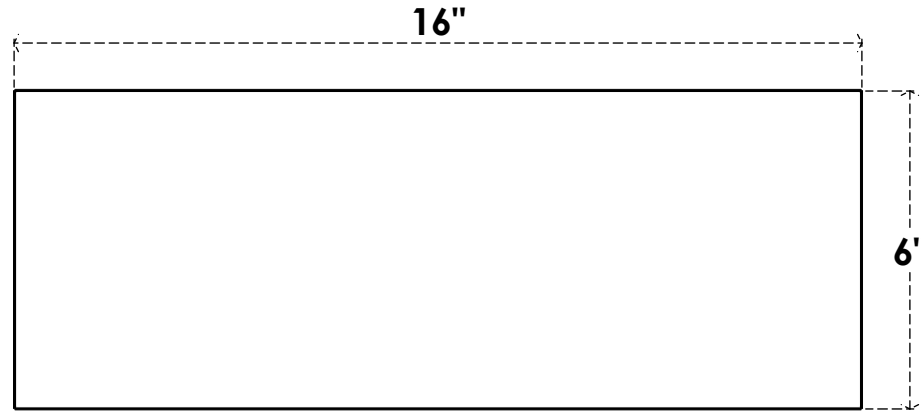

ITEM NUMBER: RFTURO040X06000X16000X006BLK00RCPR

4"W X 6"H X 16"L TIMBERTHANE ROUGH CEDAR BLOCK FAUX WOOD OPEN RAFTER TAIL, 6"L END, PRIMED TAN

SIDE PROFILE

FRONT PROFILE

ISOMETRIC

GENERATED DATE : 03/02/2023