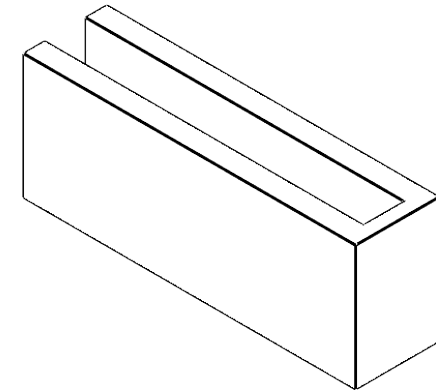

ITEM NUMBER: RFTURO040X06000X16000X006BLK00RCPR

4"W X 6"H X 16"L TIMBERTHANE ROUGH CEDAR BLOCK FAUX WOOD OPEN RAFTER TAIL, 6"L END, PRIMED TAN

SIDE PROFILE

FRONT PROFILE

ISOMETRIC

GENERATED DATE : 03/02/2023

EKENA MILLWORK
2300 WEST MAIN ST.
CLARKSVILLE, TX 75426
TOLL FREE: 866-607-0453
WWW.EKENAMILLWORK.COM

NOTES

1. INSTALLATION TO BE COMPLETED IN ACCORDANCE WITH MANUFACTURER'S SPECIFICATIONS.
2. DRAWING MAY NOT BE TO SCALE
3. THIS DRAWING IS INTENDED FOR DESIGN AND PLANNING PURPOSES ONLY.
4. ALL INFORMATION CONTAINED HEREIN WAS CURRENT AT THE TIME OF DEVELOPMENT BUT MUST BE REVIEWED AND APPROVED BY THE PRODUCT MANUFACTURER TO BE CONSIDERED ACCURATE.
5. TIMBERTHANE ARCHITECTURAL PRODUCTS ARE MADE FROM HIGH DENSITY URETHANE AND COME FACTORY PRIMED