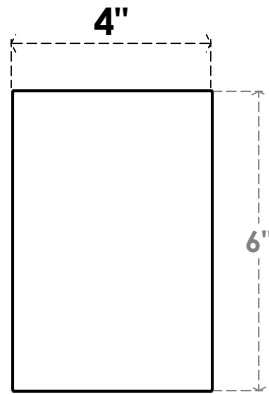

ITEM NUMBER: RFTURO040X06000X16000X006BLK00RCPR

4"W X 6"H X 16"L TIMBERTHANE ROUGH CEDAR BLOCK FAUX WOOD OPEN RAFTER TAIL, 6"L END, PRIMED TAN

SIDE PROFILE

FRONT PROFILE

ISOMETRIC

GENERATED DATE : 03/02/2023