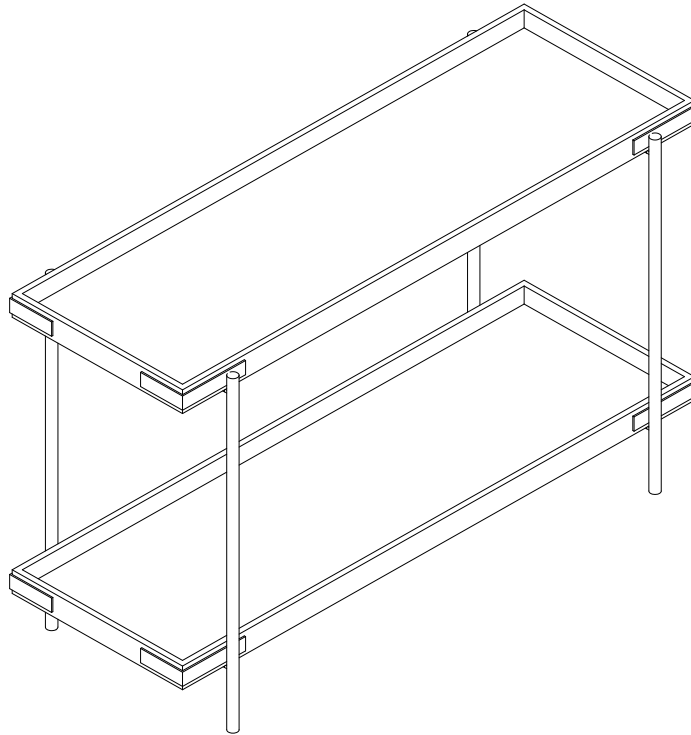

ASSEMBLY INSTRUCTIONS

TV CONSOLE

REPLACEMENT PARTS

Please do not contact the company purchased from as we can help you faster.

Order replacement parts and hardware at "boltonfurniture.com"

- . Use of power tool to assemble this product will invalidate any claim and damage this product making it unsafe!!!
- . Please assemble on a clean soft surface to avoid damage.

20 minutes

Tool Included

Part List-TV Console

Identifying the hardware-Identify the hardware using the illustrations below.

STEP 1

STEP 2

STEP 3

C   08
M6X15mm