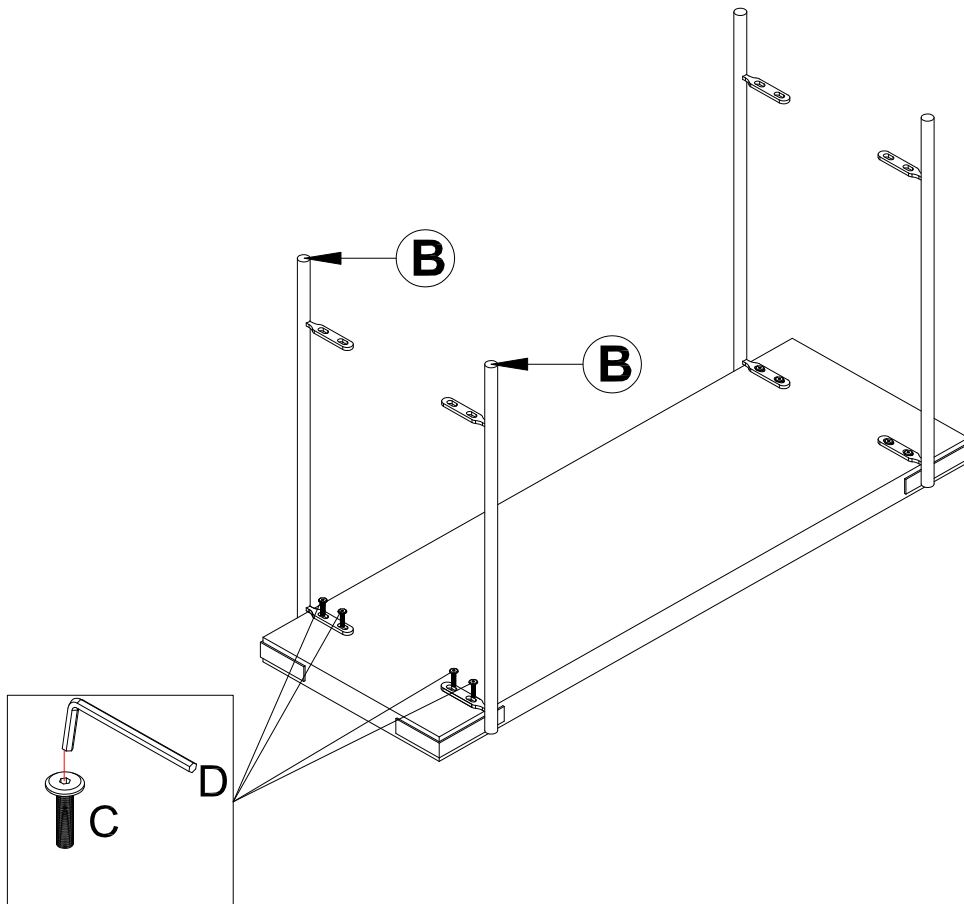

20 minutes

Tool Included

Part List-TV Console

Identifying the hardware-Identify the hardware using the illustrations below.

STEP 1

STEP 2

STEP 3

C   08
M6X15mm