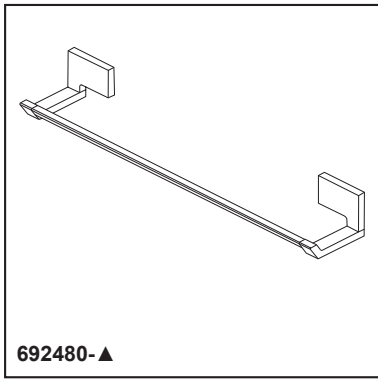

BRIZO®

ACCESSORIES

- Siderna® Bath Collection
- 24" Towel Bar

▲ Designate Proper Finish Suffix

STANDARD SPECIFICATIONS:

- Wood blocking is preferable behind all wall surfaces. If wood blocking is not available, the following fasteners are suggested: Tile/Masonry-Plastic or lead Anchors; Plaster/drywall-Toggle bolts.
- Mounting hardware and mounting instructions included with product.
- Note: Only plastic anchors are included with the mounting hardware.