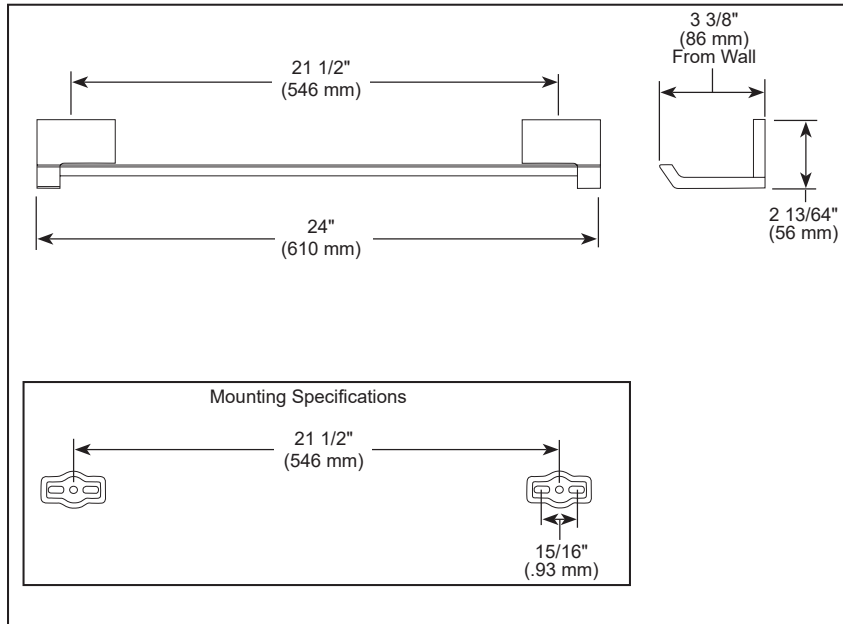

BRIZO®

ACCESSORIES

- Siderna® Bath Collection
- 24" Towel Bar

▲ Designate Proper Finish Suffix

STANDARD SPECIFICATIONS:

- Wood blocking is preferable behind all wall surfaces. If wood blocking is not available, the following fasteners are suggested: Tile/Masonry-Plastic or lead Anchors; Plaster/drywall-Toggle bolts.
- Mounting hardware and mounting instructions included with product.
- Note: Only plastic anchors are included with the mounting hardware.