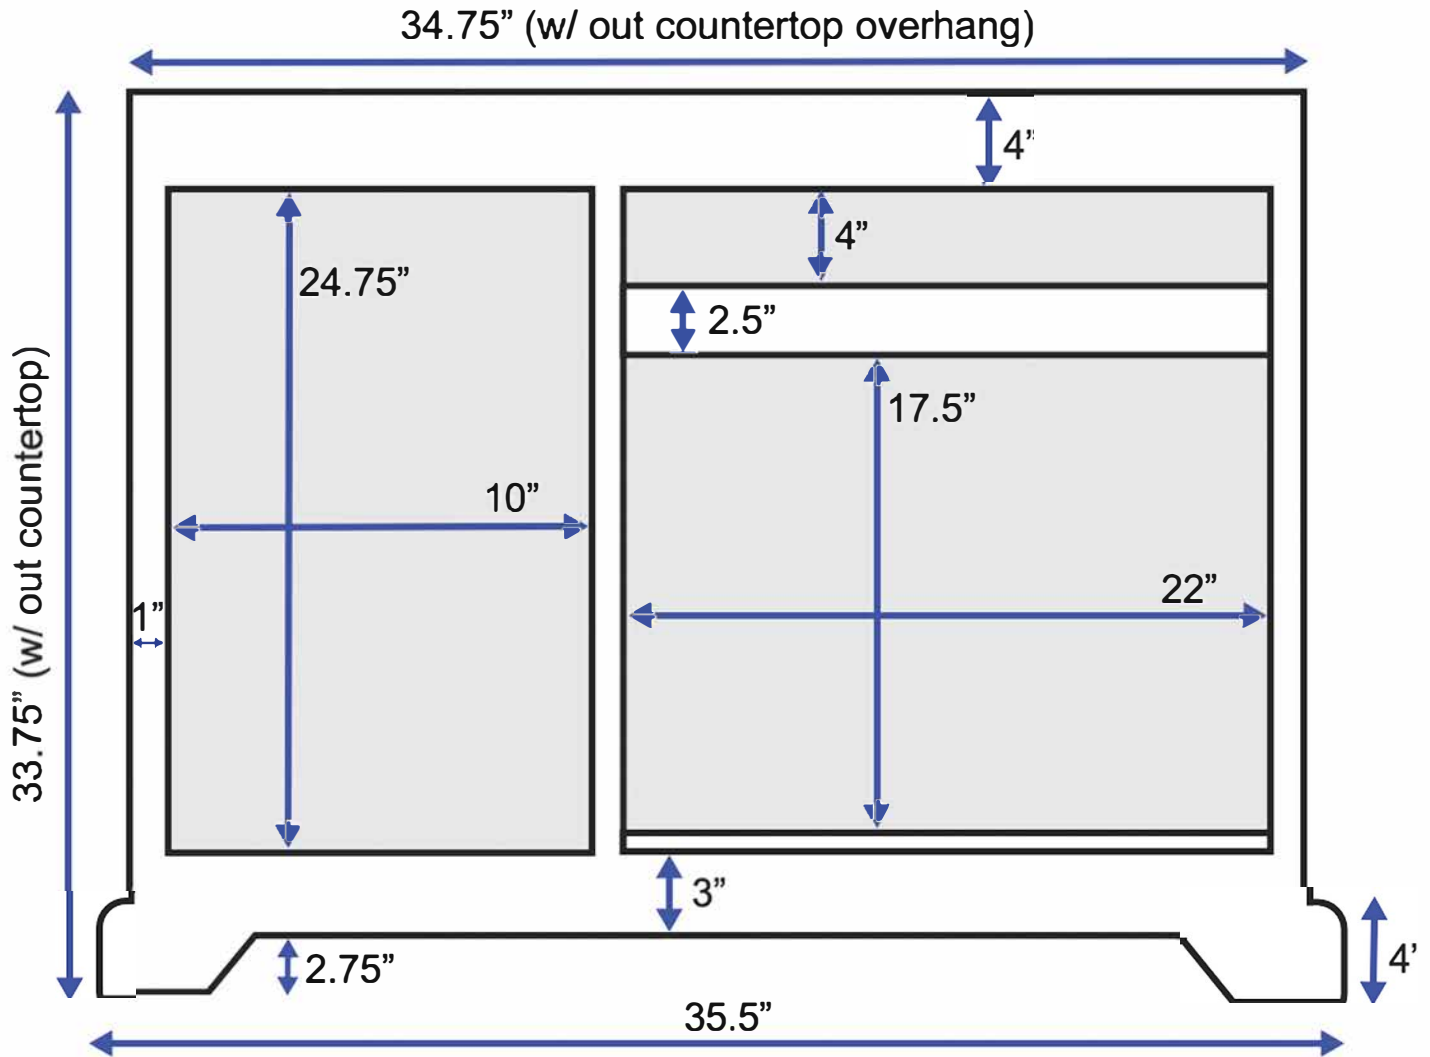

36-inch Vanity (Back View)

All measurements are approximate and rounded to the nearest quarter inch.
Please allow for a slight margin of error.