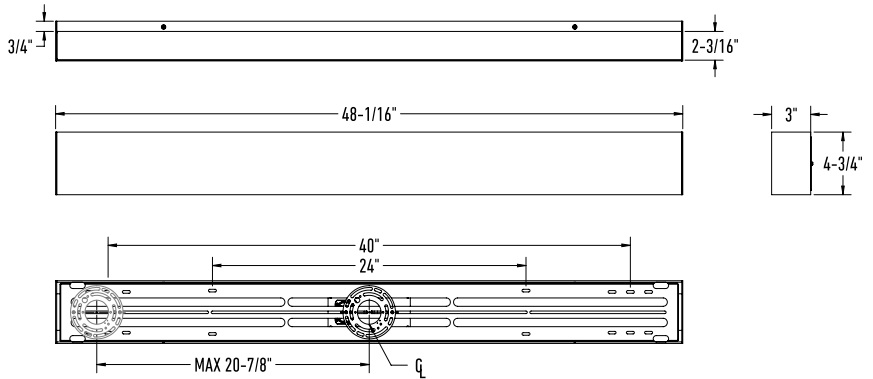

MODEL LNWS48-CC-V

NAME Boulevard

48" linear wall sconce

The Boulevard series, a linear modular light fixture perfect for general office, home, and shop illumination.

PROJECT

TYPE

DATE

QTY

NOTES

LIGHT DISTRIBUTION

*Lumen output measured at 3000k

QUICK SPECS

Size	48"
Watts (W)	47w
Delivered lumens*	4000
CRI	90
Voltage (v)	120/277/347
Beam angle (deg)	260
Mounting	Screwed in
Lifespan (hrs)	50 000
Binning	5 SDCM
LED model	SMD
Light direction	Up, Down or Up & Down
Color temperature	2200K/2700K/3000K/3500K/4000K