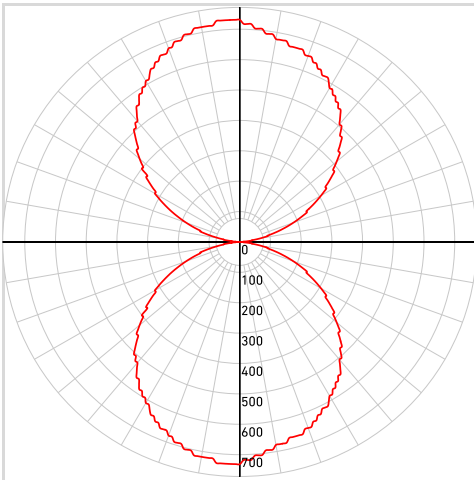

NOTES

LIGHT DISTRIBUTION

*Lumen output measured at 3000k

QUICK SPECS

Size	48"
Watts (W)	47w
Delivered lumens*	4000
CRI	90
Voltage (v)	120/277/347
Beam angle (deg)	260
Mounting	Screwed in
Lifespan (hrs)	50 000
Binning	5 SDCM
LED model	SMD
Light direction	Up, Down or Up & Down
Color temperature	2200K/2700K/3000K/3500K/4000K