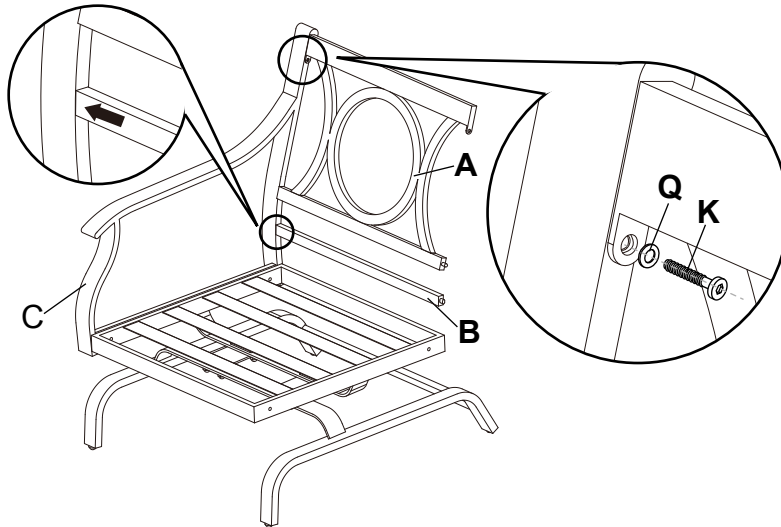

PACKAGE CONTENTS

<p>A Chair backrest</p>  <p>x2</p>	<p>B Back tube</p>  <p>x2</p>	<p>C Right arm</p>  <p>x2</p>	<p>D Left arm</p>  <p>x2</p>	<p>E Chair seat</p>  <p>x2</p>
<p>F Chair base</p>  <p>x2</p>	<p>G Back cushion/</p>  <p>x2</p>	<p>H Seat cushion</p>  <p>x2</p>		

HARDWARE CONTENTS

Note : Hardware shown actual size.

I	J	K	L	M	N	O	P	Q	R	S	T
											
M8x28 x8	M6x30 x8	M6x15 x4	x8	x8	x8	x16	x16	x12	x4	x1	x2

INSTALLATION OVERVIEW

1

2

3

INSTALLATION OVERVIEW