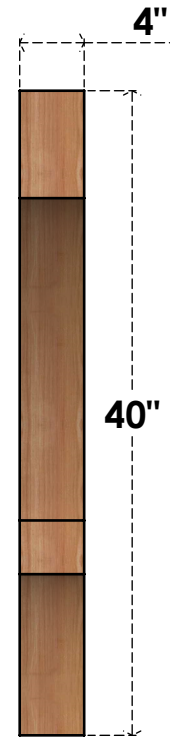

BRC04X36X40BOA00RWR

4"W X 36"D X 40"H BALBOA ROUGH SAWN BRACE, WESTERN RED CEDAR

SIDE

FRONT

EKENA MILLWORK
 2300 WEST MAIN ST.
 CLARKSVILLE, TX 75426
 TOLL FREE: 866-607-0453
 WWW.EKENAMILLWORK.COM

NOTES

1. INSTALLATION TO BE COMPLETED IN ACCORDANCE WITH MANUFACTURER'S SPECIFICATIONS.
2. DRAWING MAY NOT BE TO SCALE
3. THIS DRAWING IS INTENDED FOR DESIGN AND PLANNING PURPOSES ONLY.
4. ALL INFORMATION CONTAINED HEREIN WAS CURRENT AT THE TIME OF DEVELOPMENT BUT MUST BE REVIEWED AND APPROVED BY THE PRODUCT MANUFACTURER TO BE CONSIDERED ACCURATE.
5. PRODUCTS ARE NOT KILN DRIED. THIS ITEM IS UNIQUE AND WILL CONTAIN THE NATURAL VARIATIONS THAT THE WOOD SPECIES OFFERS. THIS MAY RESULT IN VARIATIONS UP TO 1/4"