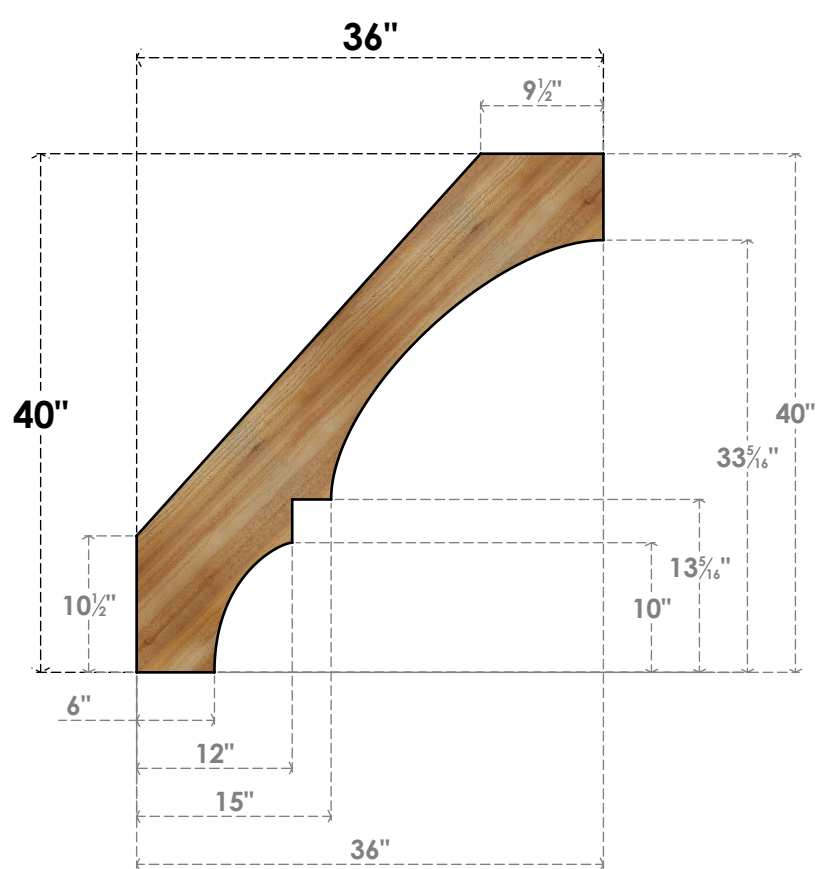

BRC04X36X40BOA00RWR

4"W X 36"D X 40"H BALBOA ROUGH SAWN BRACE, WESTERN RED CEDAR

SIDE

FRONT

EKENA MILLWORK
 2300 WEST MAIN ST.
 CLARKSVILLE, TX 75426
 TOLL FREE: 866-607-0453
 WWW.EKENAMILLWORK.COM

NOTES

1. INSTALLATION TO BE COMPLETED IN ACCORDANCE WITH MANUFACTURER'S SPECIFICATIONS.
2. DRAWING MAY NOT BE TO SCALE
3. THIS DRAWING IS INTENDED FOR DESIGN AND PLANNING PURPOSES ONLY.
4. ALL INFORMATION CONTAINED HEREIN WAS CURRENT AT THE TIME OF DEVELOPMENT BUT MUST BE REVIEWED AND APPROVED BY THE PRODUCT MANUFACTURER TO BE CONSIDERED ACCURATE.
5. PRODUCTS ARE NOT KILN DRIED. THIS ITEM IS UNIQUE AND WILL CONTAIN THE NATURAL VARIATIONS THAT THE WOOD SPECIES OFFERS. THIS MAY RESULT IN VARIATIONS UP TO 1/4"