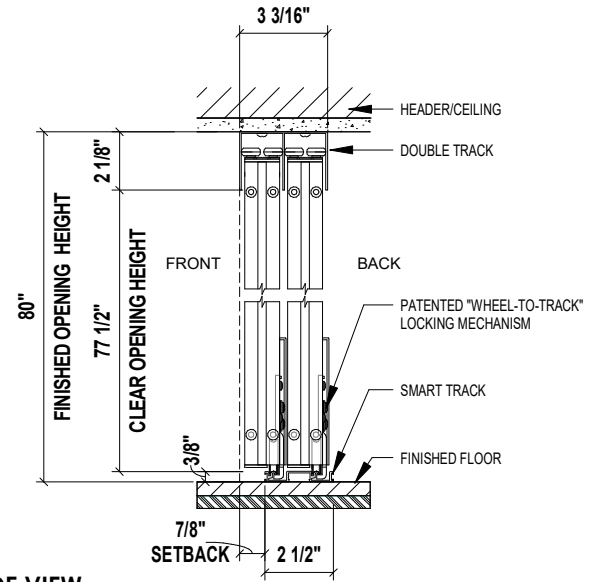

TOP VIEW

SIDE VIEW

FRONT VIEW

3D VIEW

Aluminum Frame
FTS Frame Size: 1 1/2"

- Finish:**
- Black - SD1280FR4BK
 - Charcoal - SD1280FR4CH
 - Silver - SD1280FR4SL
 - Walnut - SD1280FR4WH
 - Wenge - SD1280FR4WN
 - White - SD1280FR4WT

Glass: Frosted

4 - PANEL FROSTED GLASS SLIDING CLOSET DOOR
120" X 80"