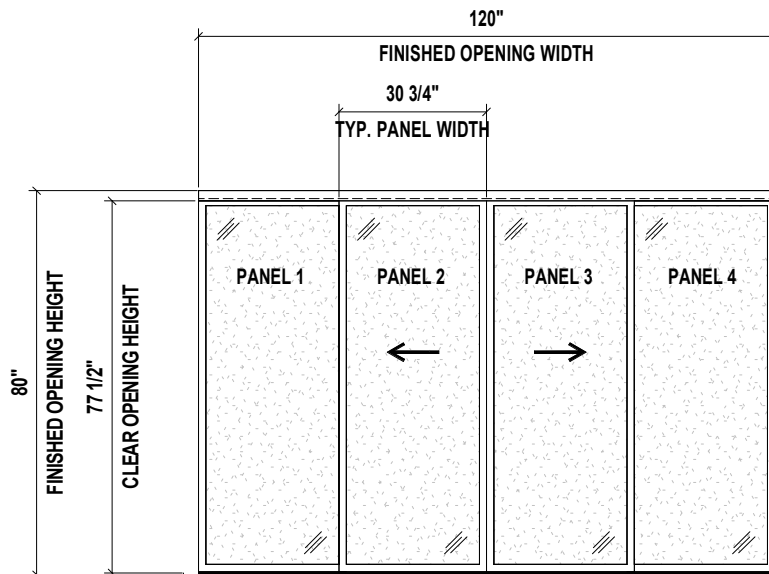

TOP VIEW

SIDE VIEW

FRONT VIEW

3D VIEW

Aluminum Frame
FTS Frame Size: 1 1/2"

- Finish:**
- Black - SD1280FR4BK
 - Charcoal - SD1280FR4CH
 - Silver - SD1280FR4SL
 - Walnut - SD1280FR4WH
 - Wenge - SD1280FR4WN
 - White - SD1280FR4WT

Glass: Frosted

4 - PANEL FROSTED GLASS SLIDING CLOSET DOOR
120" X 80"