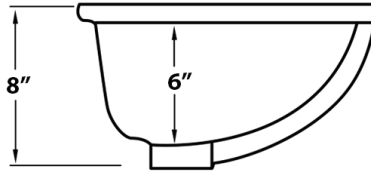

DIMENSIONS

SCAN TO REGISTER YOUR WARRANTY

or visit
www.ruvati.com/register

RUVATI USA
www.ruvati.com

Phone: 1.855.478.8284
Email: support@ruvati.com