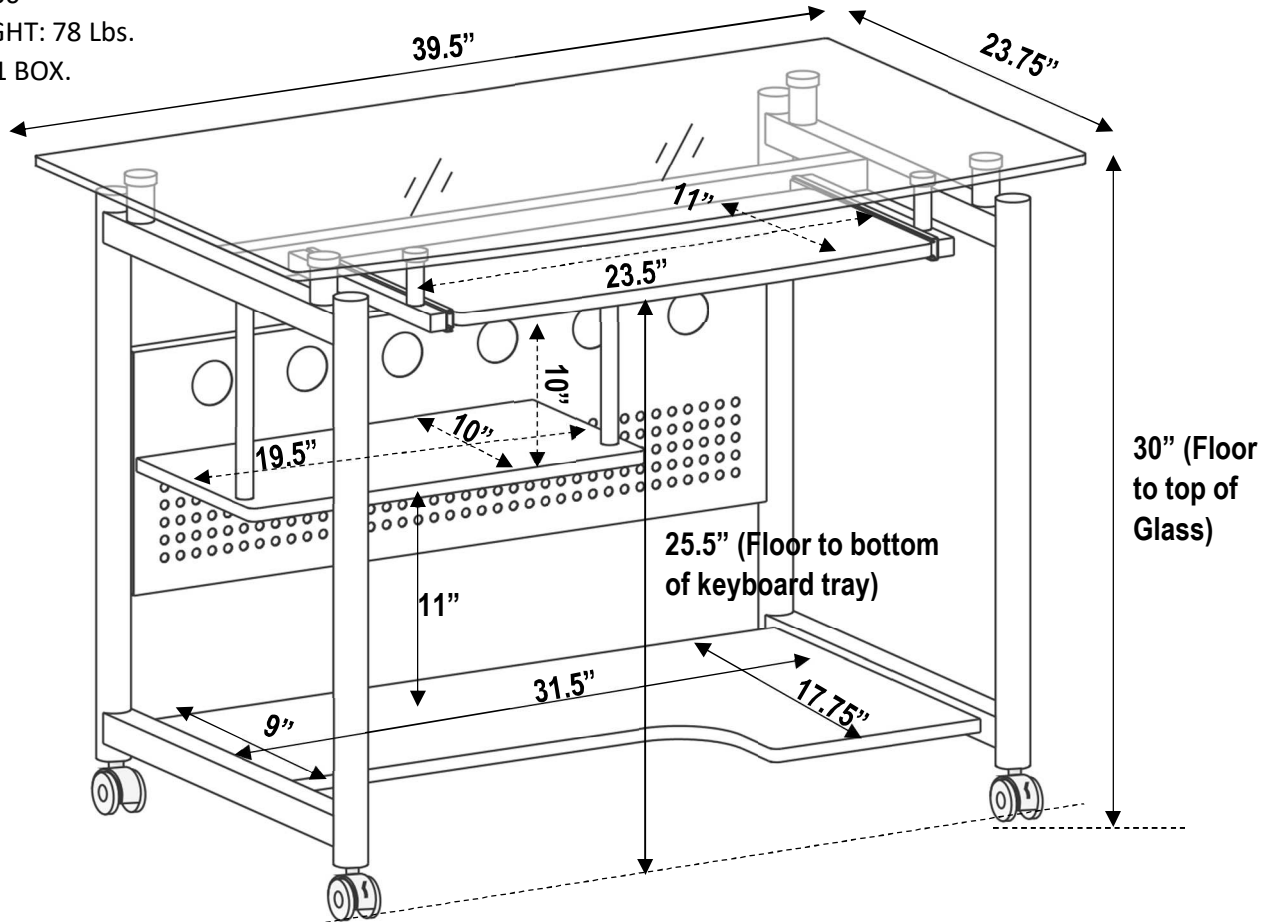

RTA-3788 PRODUCT DIMENSIONS

GENERAL DIMENSIONS:

WIDTH: 39.5"

DEPTH: 23.75"

HEIGHT: 30"

NET WEIGHT: 78 Lbs.

SHIPS IN 1 BOX.

MAXIMUM WEIGHT CAPACITIES (DO NOT EXCEED THESE LIMITS)