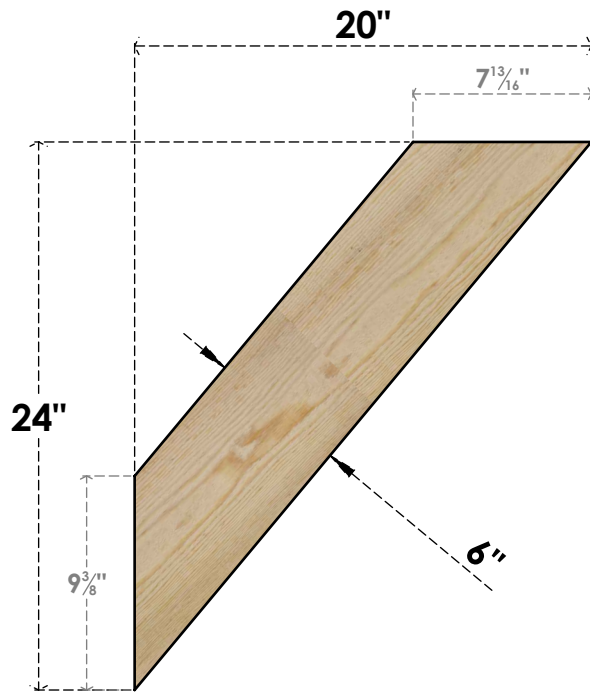

BRC06X20X24TRA00RDF

6"W X 20"D X 24"H TRADITIONAL ROUGH SAWN BRACE, DOUGLAS FIR

SIDE

FRONT

EKENA MILLWORK
2300 WEST MAIN ST.
CLARKSVILLE, TX 75426
TOLL FREE: 866-607-0453
WWW.EKENAMILLWORK.COM

NOTES

1. INSTALLATION TO BE COMPLETED IN ACCORDANCE WITH MANUFACTURER'S SPECIFICATIONS.
2. DRAWING MAY NOT BE TO SCALE
3. THIS DRAWING IS INTENDED FOR DESIGN AND PLANNING PURPOSES ONLY.
4. ALL INFORMATION CONTAINED HEREIN WAS CURRENT AT THE TIME OF DEVELOPMENT BUT MUST BE REVIEWED AND APPROVED BY THE PRODUCT MANUFACTURER TO BE CONSIDERED ACCURATE.
5. PRODUCTS ARE NOT KILN DRIED. THIS ITEM IS UNIQUE AND WILL CONTAIN THE NATURAL VARIATIONS THAT THE WOOD SPECIES OFFERS. THIS MAY RESULT IN VARIATIONS UP TO 1/4"