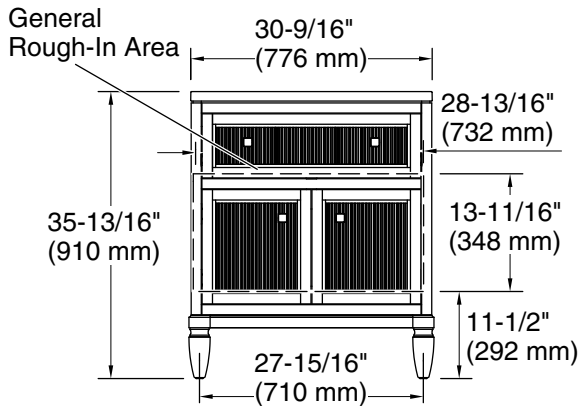

Features

- One full-extension 12-3/4" (325 mm) drawer with soft-close side-mount slides
- Three-way adjustable slow-close door hinges for easy cabinet access
- 18" (457 mm) cabinet interior provides ample storage space
- Finish-matched cabinet interior offers generous clearance for plumbing
- Customize your storage with optional accessories such as floor liners, drawer organizers, and perfectly sized containers (sold separately)

Color	Code	Description
	0	White
	1WX	Slate Grey

Waste Pipe Location Information

Technical Information

All product dimensions are nominal.

Notes

Install this product according to the installation instructions.