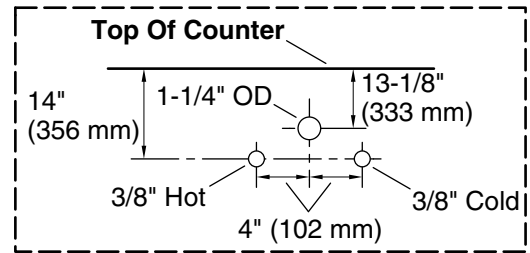

Features

- One full-extension 12-3/4" (325 mm) drawer with soft-close side-mount slides
- Three-way adjustable slow-close door hinges for easy cabinet access
- 18" (457 mm) cabinet interior provides ample storage space
- Finish-matched cabinet interior offers generous clearance for plumbing
- Customize your storage with optional accessories such as floor liners, drawer organizers, and perfectly sized containers (sold separately)

Color	Code	Description
	0	White
	1WX	Slate Grey

Waste Pipe Location Information

Technical Information

All product dimensions are nominal.

Notes

Install this product according to the installation instructions.