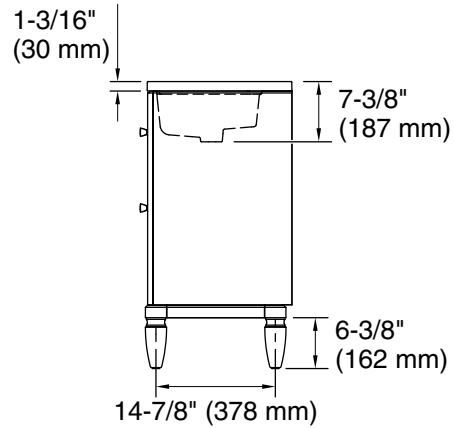

Features

- One full-extension 12-3/4" (325 mm) drawer with soft-close side-mount slides
- Three-way adjustable slow-close door hinges for easy cabinet access
- 18" (457 mm) cabinet interior provides ample storage space
- Finish-matched cabinet interior offers generous clearance for plumbing
- Customize your storage with optional accessories such as floor liners, drawer organizers, and perfectly sized containers (sold separately)

Color	Code	Description
	0	White
	1WX	Slate Grey

Waste Pipe Location Information

Technical Information

All product dimensions are nominal.

Notes

Install this product according to the installation instructions.