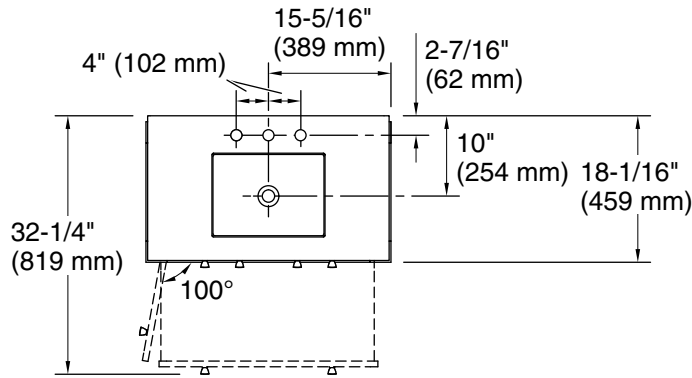

Features

- One full-extension 12-3/4" (325 mm) drawer with soft-close side-mount slides
- Three-way adjustable slow-close door hinges for easy cabinet access
- 18" (457 mm) cabinet interior provides ample storage space
- Finish-matched cabinet interior offers generous clearance for plumbing
- Customize your storage with optional accessories such as floor liners, drawer organizers, and perfectly sized containers (sold separately)

Color	Code	Description
	0	White
	1WX	Slate Grey

Waste Pipe Location Information

Technical Information

All product dimensions are nominal.

Notes

Install this product according to the installation instructions.