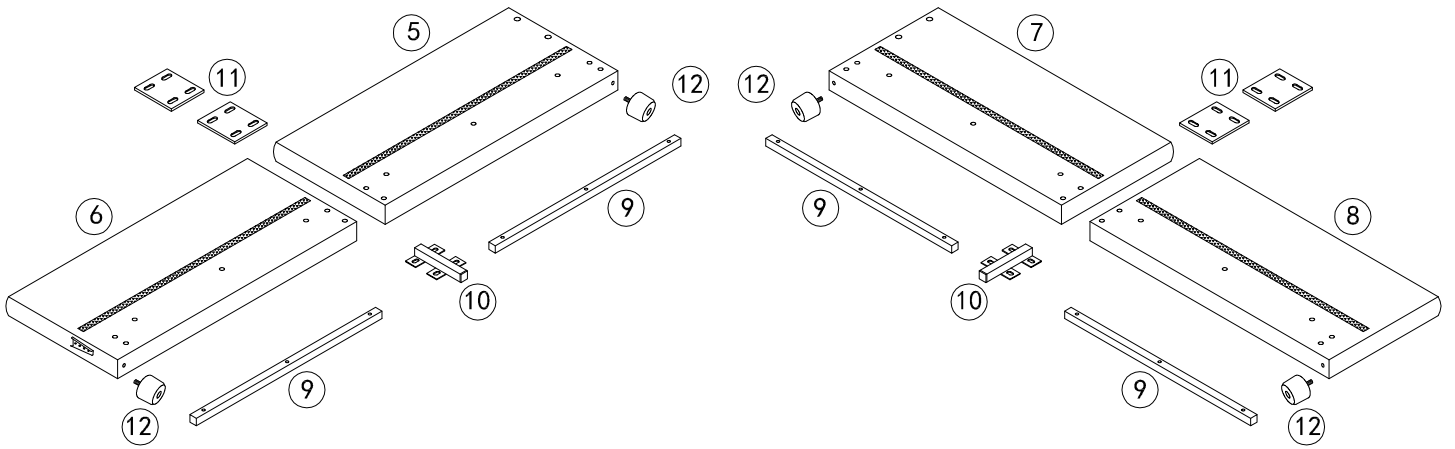

Assembly Steps

STEP 1: