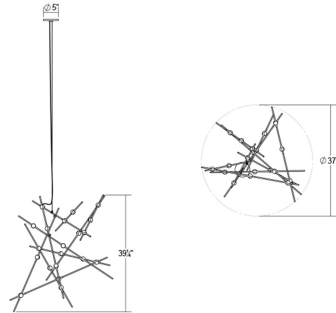

Project:

Constellation Aquila Major Pendant Spec Sheet

SKU: 2152.38W-27 Learn more at:
<https://sonnemanlight.com/constellation-aquila>

Description:

Type #:

Dimensions

Height:	39.25"
Diameter:	37.25"
Canopy/Backplate/Base:	4.5"
Size:	Major
Canopy/Backplate/Base Height:	0.5

Electrical Specs

Bulb(s) Included?:	Yes
Bulb 1 Type:	Integral LED
Bulb Quantity:	20
Input Voltage:	100-277VAC
Wattage:	41
Initial Lumens:	5040
Delivered Lumens:	3500
Color Temperature:	2700K
CRI:	90
Power Supply Type:	Driver
Power Supply Quantity:	1
Power Supply Location:	Remote
Dimming Type:	0-10V
Bulb Max Wattage:	41

Installation

Installation:	Licensed electrician required, multi-step installation
Sloped Ceiling Compatible?:	Not Compatible
Maximum Hanging Height:	39.25"

Shipping

Carton 1 L x W x H:	23" X 15" X 6"
Carton 1 Gross Weight:	15 LBS