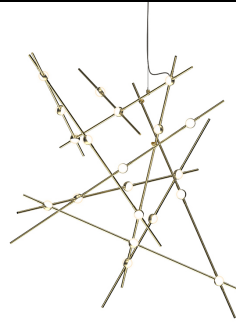

Project:

Constellation Aquila Major Pendant Spec Sheet

SKU: 2152.38W-27 Learn more at:
<https://sonnemanlight.com/constellation-aquila>

Description:

Type #:

Dimensions

Height:	39.25"
Diameter:	37.25"
Canopy/Backplate/Base:	4.5"
Size:	Major
Canopy/Backplate/Base Height:	0.5

Installation

Installation:	Licensed electrician required, multi-step installation
Sloped Ceiling Compatible?:	Not Compatible
Maximum Hanging Height:	39.25"

Shipping

Carton 1 L x W x H:	23" X 15" X 6"
Carton 1 Gross Weight:	15 LBS

Shade

Lens Type:	White Optical Acrylic Lens
Shade 1 Material:	Clear Faceted Acrylic

Available Finishes

Available Finishes: Satin Nickel w/Clear Faceted Acrylic Lens, Satin Nickel w/White Optical Acrylic Lens