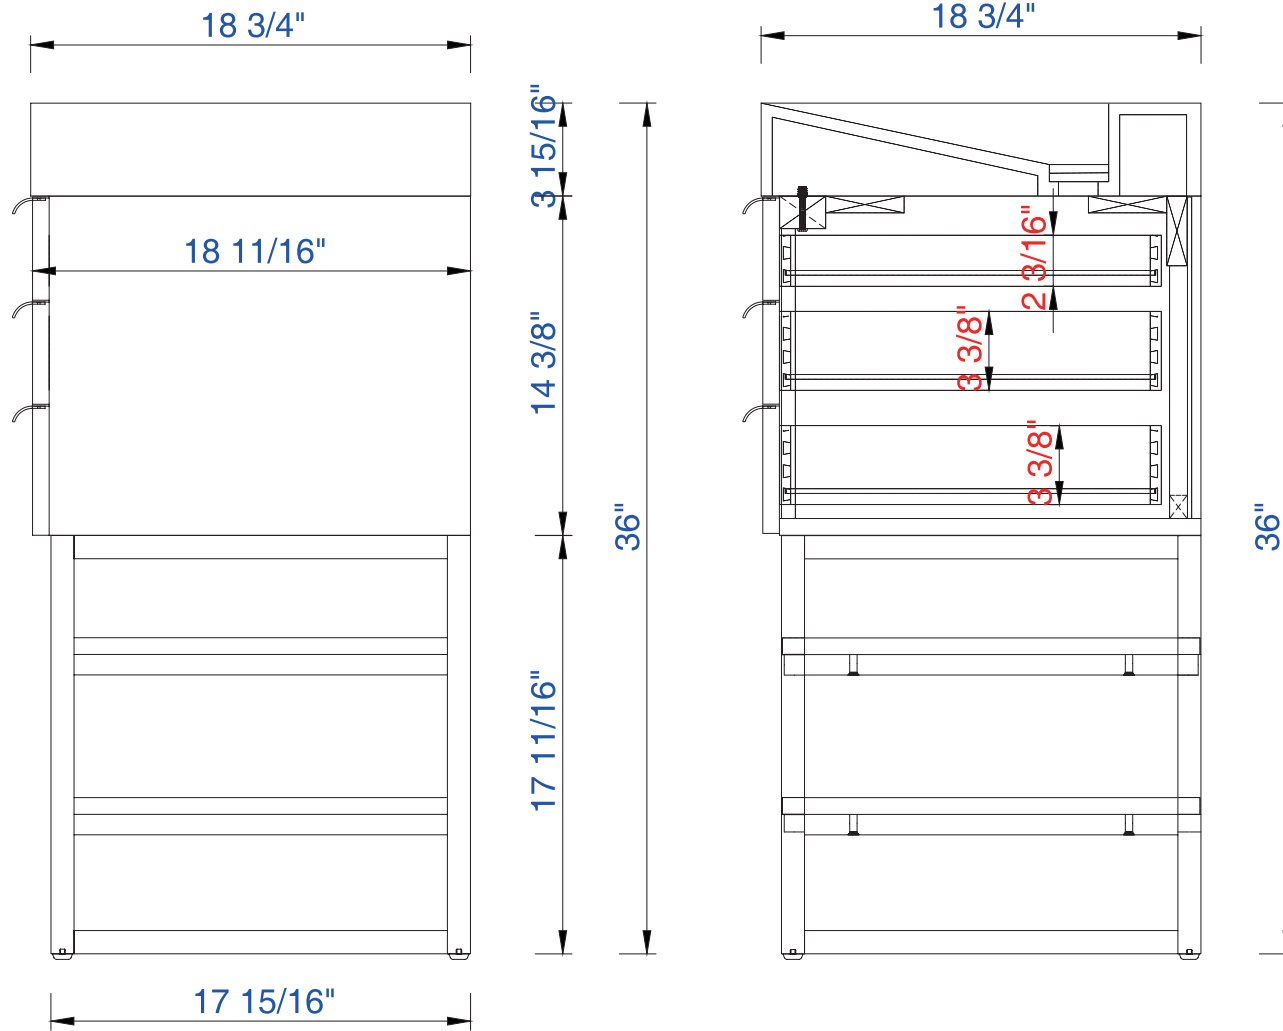

72"

NOTE ONE: Countertop with integrated sink is shown on this cabinet
NOTE TWO: This vanity does not have a Backsplash

72"D

NOTE ONE: Countertop with integrated sink is shown on this cabinet
NOTE TWO: This vanity does not have a Backsplash

NOTE ONE: Countertop with integrated sink is shown on this cabinet

NOTE TWO: This vanity does not have a Backsplash