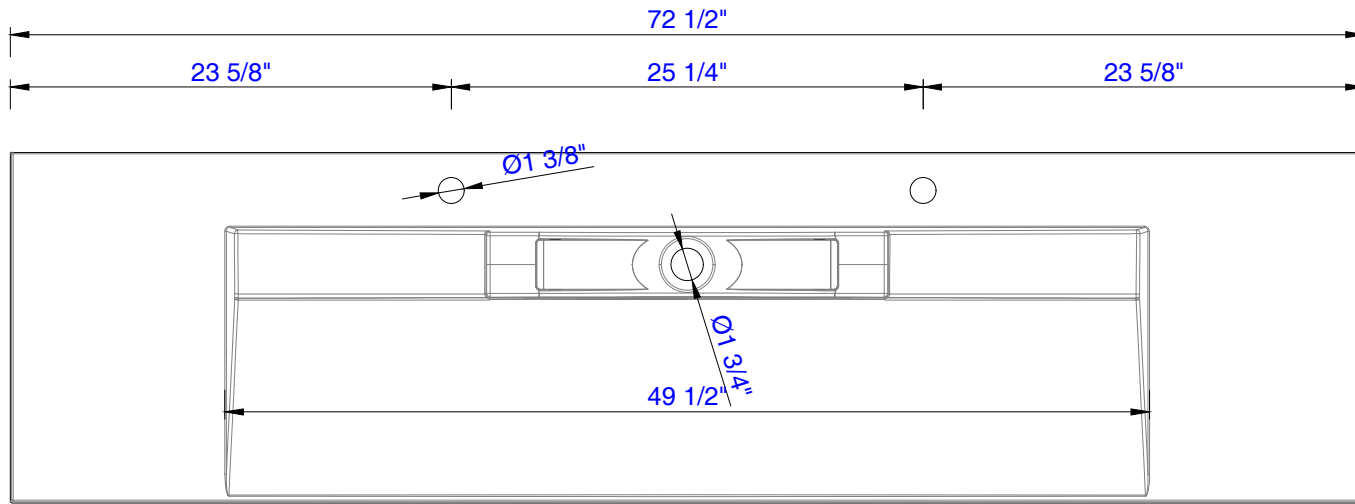

72"

NOTE ONE: Countertop with integrated sink is shown on this cabinet
NOTE TWO: This vanity does not have a Backsplash

72"D

NOTE ONE: Countertop with integrated sink is shown on this cabinet
NOTE TWO: This vanity does not have a Backsplash

NOTE ONE: Countertop with integrated sink is shown on this cabinet

NOTE TWO: This vanity does not have a Backsplash