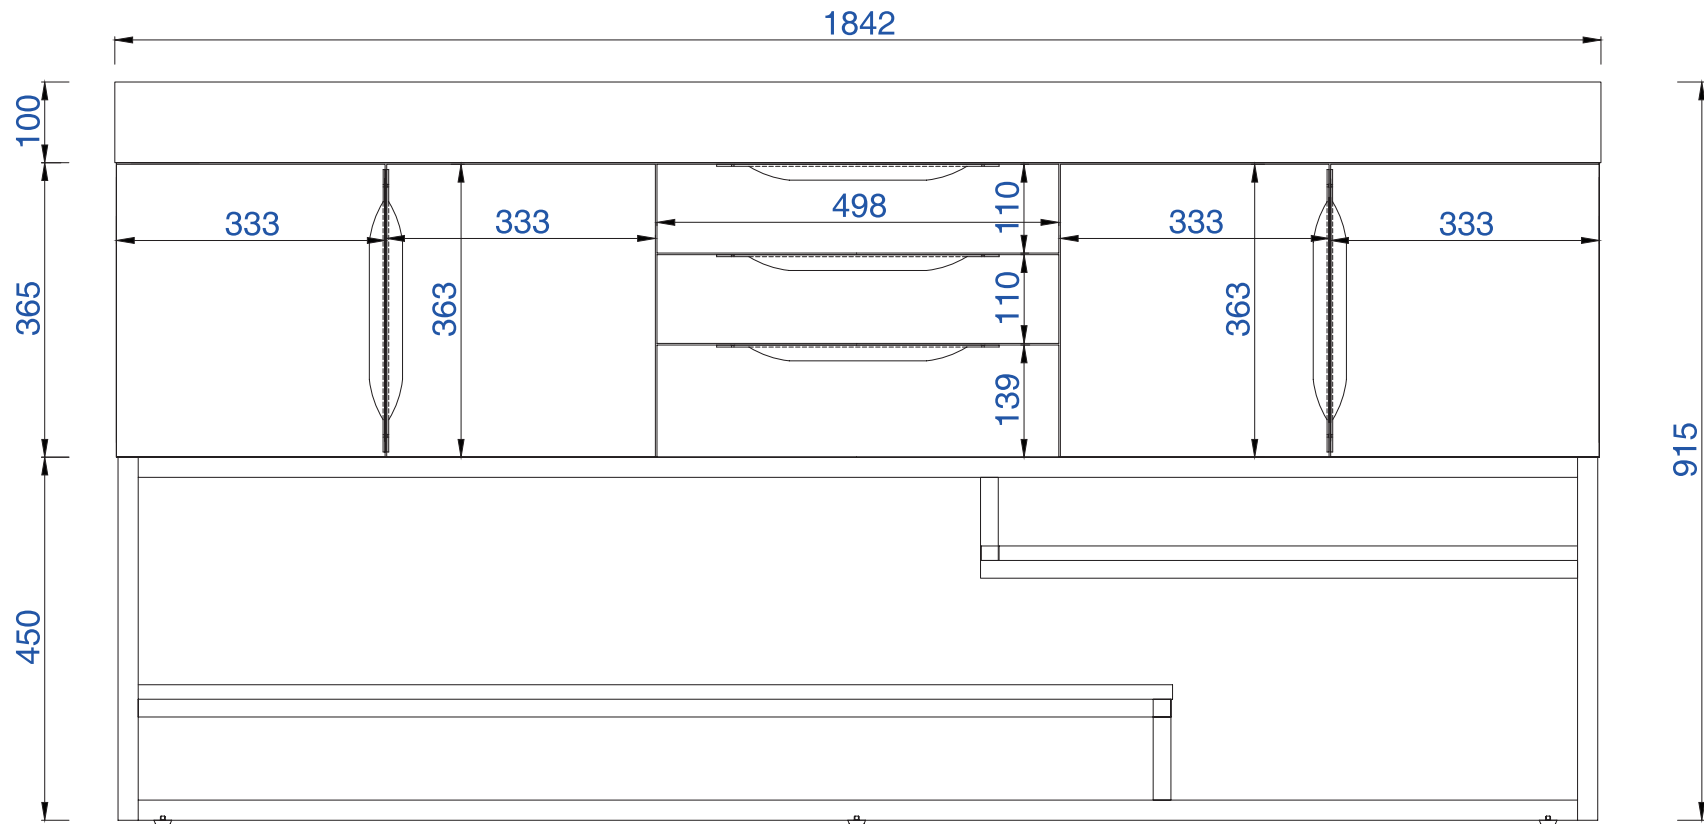

72"

NOTE ONE: Countertop with integrated sink is shown on this cabinet
NOTE TWO: This vanity does not have a Backsplash

72"D

NOTE ONE: Countertop with integrated sink is shown on this cabinet
NOTE TWO: This vanity does not have a Backsplash

NOTE ONE: Countertop with integrated sink is shown on this cabinet

NOTE TWO: This vanity does not have a Backsplash