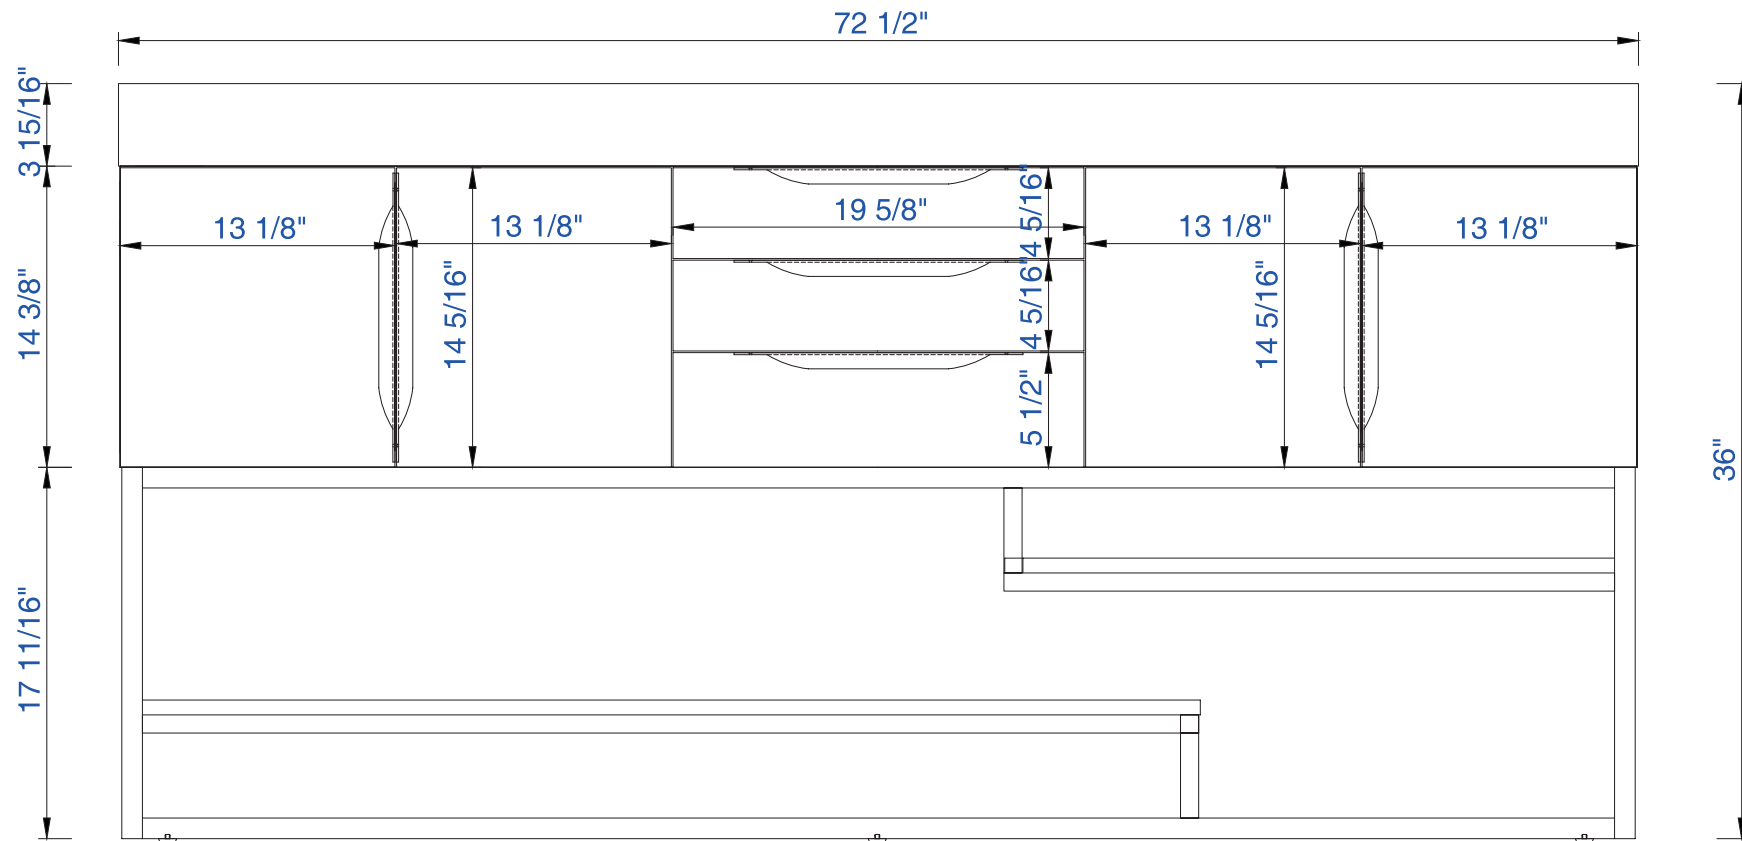

72"

NOTE ONE: Countertop with integrated sink is shown on this cabinet
NOTE TWO: This vanity does not have a Backsplash

72"D

NOTE ONE: Countertop with integrated sink is shown on this cabinet
NOTE TWO: This vanity does not have a Backsplash

NOTE ONE: Countertop with integrated sink is shown on this cabinet

NOTE TWO: This vanity does not have a Backsplash