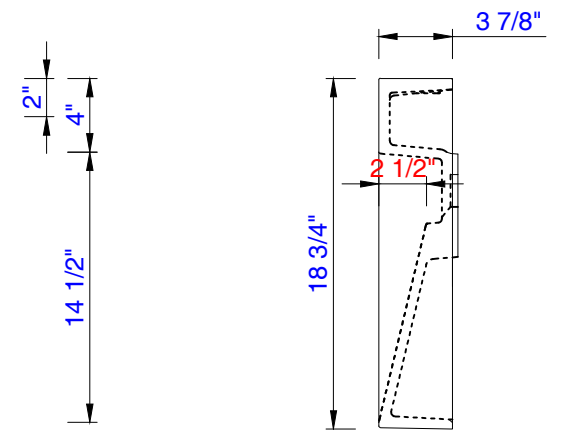

72"

NOTE ONE: Countertop with integrated sink is shown on this cabinet
NOTE TWO: This vanity does not have a Backsplash

72"D

NOTE ONE: Countertop with integrated sink is shown on this cabinet
NOTE TWO: This vanity does not have a Backsplash

NOTE ONE: Countertop with integrated sink is shown on this cabinet

NOTE TWO: This vanity does not have a Backsplash