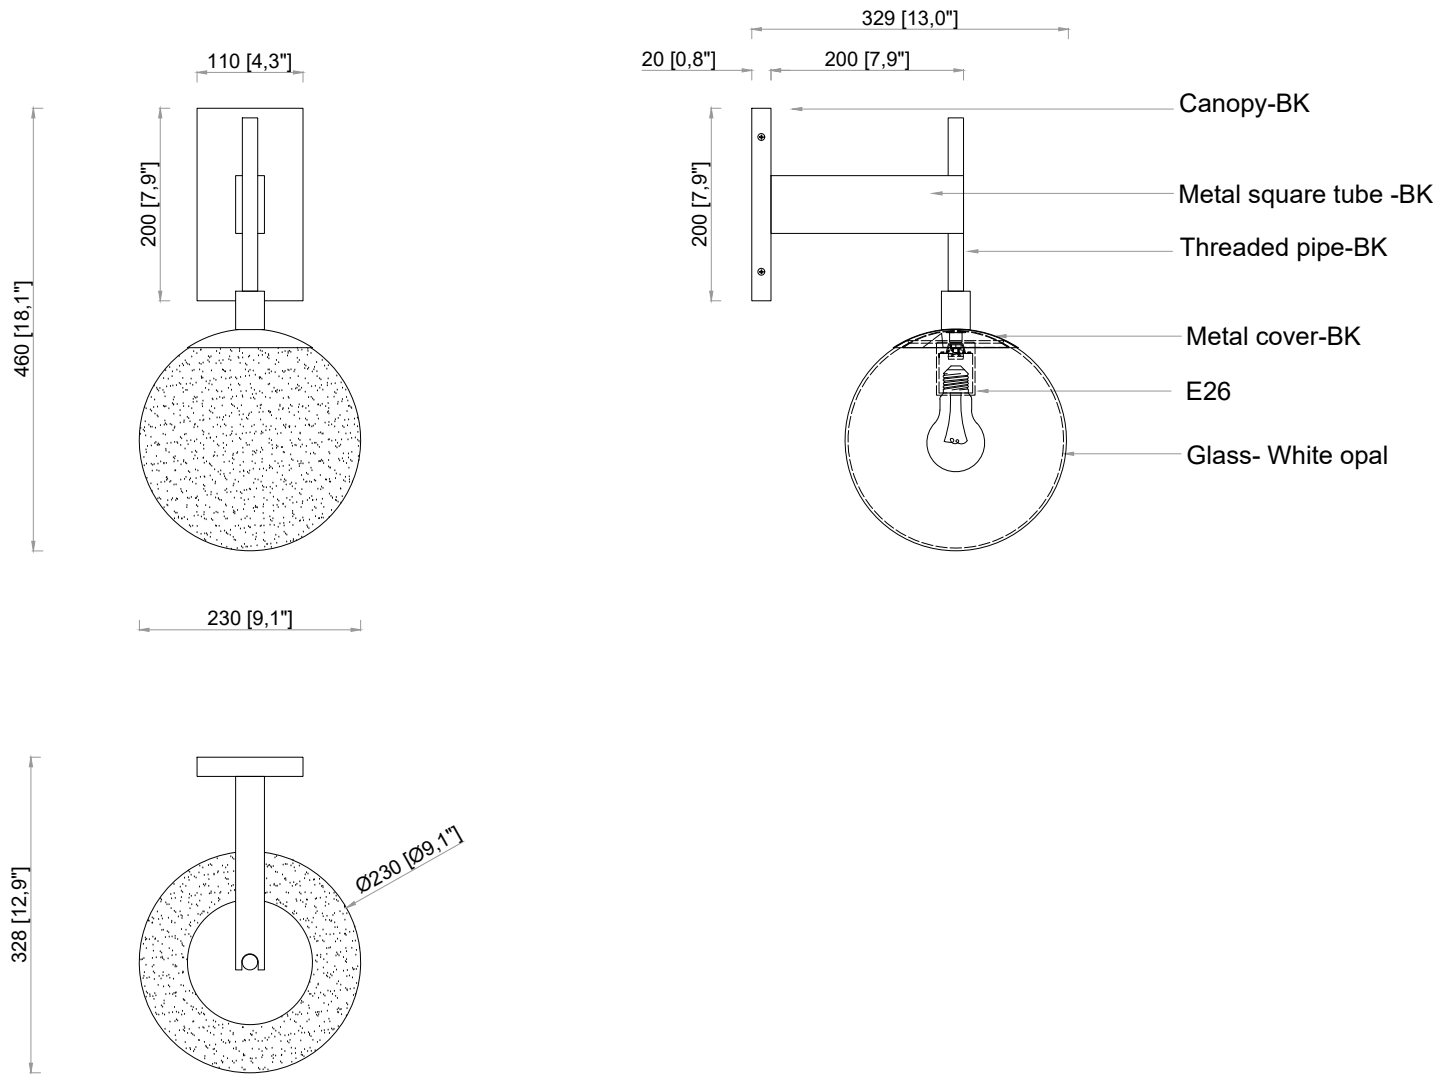

MODEL : WS-YMX01

Drawing

Review

Approved

factory