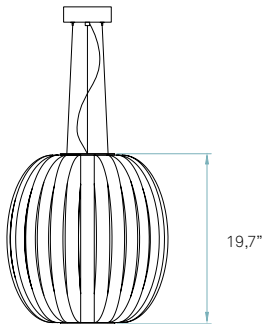

**Pod / SMALL SUSPENSION**  
by Burkhard Dämmer

References

POD SP E26 UL  
POD SP GU24 UL

Info

Light Emission  
Diffused

Certificates

Class I

120V or 277V

Wood shade colors

- 20 Ivory White
- 21 Natural Cherry
- 22 Natural Beech
- 24 Yellow
- 25 Orange
- 26 Red
- 28 Blue
- 30 Turquoise
- 31 Chocolate

Components

**Metal canopy**  
Brushed nickel  
ø 5,5"

**Electrical cable**  
Transparent  
8 ft drop

**Steel cable**  
3 x 8 ft drop

Packaging

**Box size**  
20 x 20 x 26"

**Weight**  
Gross - 10,1 Lb  
Net - 5,3 Lb

Recommended bulbs (Not Included)

**120V**  
E26 Medium Base

**120V**  
GU24

**277V**  
GU24