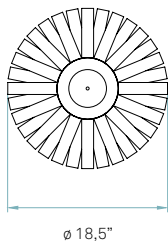

**Pod / SMALL SUSPENSION**  
by Burkhard Dämmer

References

POD SP E26 UL  
POD SP GU24 UL

Info

Light Emission  
Diffused

Certificates

Class I

120V or 277V

**Steel cable**  
3 x 8 ft drop

Packaging

**Box size**  
20 x 20 x 26"

**Weight**  
Gross - 10,1 Lb  
Net - 5,3 Lb

Recommended bulbs (Not Included)

**120V**  
E26 Medium Base

**120V**  
GU24

**277V**  
GU24