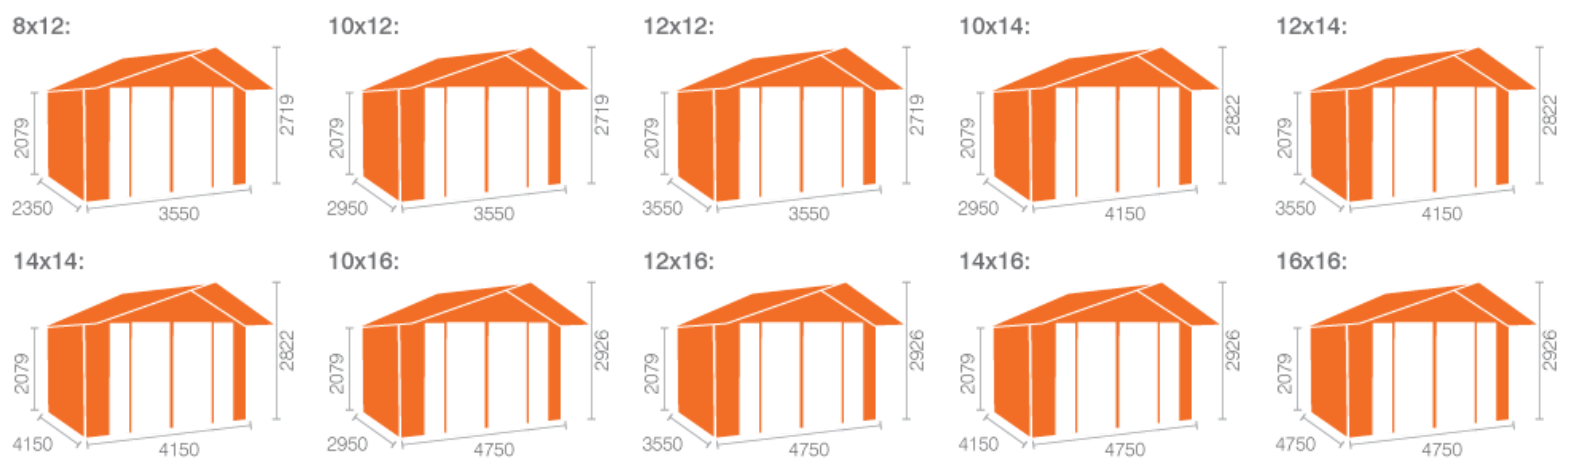

# The Siberian | 44mm Log Cabin - Technical Data Sheet

- Superior Grade 44mm Finish Interlocking Logs
- Chic European Fully Glazed Double Doors
- Quality Joiner Made Full Length Windows
- Heavy Duty 19mm T&G Roof & Floor
- Easy To Assemble Interlock System

Building Dimension	Length	Width	Base Size	Internal Size	External Ridge	External Eaves	Internal Ridge	Internal Eaves	Ext. Size exc. Roof	Ext. Size inc. Roof	No. of Windows	Weight
8x12 Siberian	2350mm	3550mm	2160mm x 3360mm	2072mm x 3272mm	2719mm	2079mm	2507mm	2016mm	2350mm x 3550mm	3050mm x 3750mm	2	848kgs
10x12 Siberian	2950mm	3550mm	2760mm x 3360mm	2672mm x 3272mm	2719mm	2079mm	2507mm	2016mm	2950mm x 3550mm	3650mm x 3750mm	2	956kgs
12x12 Siberian	3550mm	3550mm	3360mm x 3360mm	3272mm x 3272mm	2719mm	2079mm	2507mm	2016mm	3550mm x 3550mm	4250mm x 3750mm	2	1063kgs
10x14 Siberian	2950mm	4150mm	2760mm x 3960mm	2672mm x 3872mm	2822mm	2079mm	2610mm	2016mm	2950mm x 4150mm	3650mm x 4350mm	2	1062kgs
12x14 Siberian	3550mm	4150mm	3360mm x 3960mm	3272mm x 3872mm	2822mm	2079mm	2610mm	2016mm	3550mm x 4150mm	4250mm x 4350mm	2	1227kgs
14x14 Siberian	4150mm	4150mm	3960mm x 3960mm	3872mm x 3872mm	2822mm	2079mm	2610mm	2016mm	4150mm x 4150mm	4850mm x 4350mm	2	1283kgs
10x16 Siberian	2950mm	4750mm	2760mm x 4560mm	2672mm x 4472mm	2926mm	2079mm	2714mm	2016mm	2950mm x 4750mm	3650mm x 4950mm	2	1156kgs
12x16 Siberian	3550mm	4750mm	3360mm x 4560mm	3272mm x 4472mm	2926mm	2079mm	2714mm	2016mm	3550mm x 4750mm	4250mm x 4950mm	2	1334kgs
14x16 Siberian	4150mm	4750mm	3960mm x 4560mm	3872mm x 4472mm	2926mm	2079mm	2714mm	2016mm	4150mm x 4750mm	4850mm x 4950mm	2	1454kgs
16x16 Siberian	4750mm	4750mm	4560mm x 4560mm	4472mm x 4472mm	2926mm	2079mm	2714mm	2016mm	4750mm x 4750mm	5450mm x 4950mm	2	1552kgs