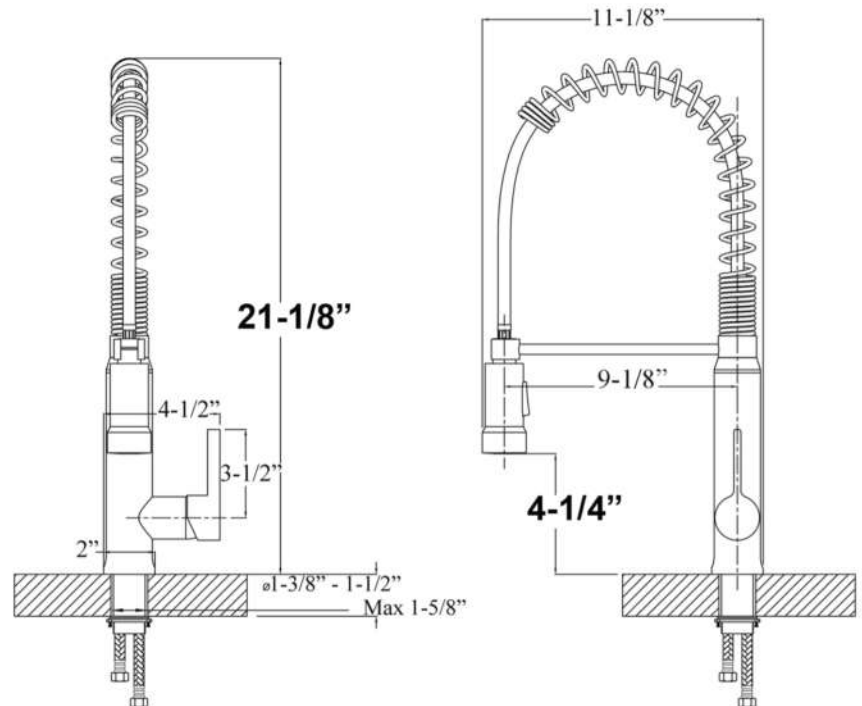

SHALLOT SPRING SINGLE HANDLE KITCHEN FAUCET

Cat. No.

KFS422-L1

L: 4-1/2"
W: 11-1/8"
H: 21-1/8"

Features:

- ▶ Constructed of solid brass
- ▶ Spring gooseneck spout
- ▶ Pull down spray
- ▶ Includes 2 braided hoses
- ▶ Hoses have 3/8" female connectors
- ▶ Ceramic disc cartridges
- ▶ Height to spout 4-1/4"
- ▶ Spout reach 9-1/8"
- ▶ Flow rate is 1.8 GPM at 60 psi
- ▶ Extended sprayer: 15"
- ▶ Cold hose length: 13-1/2", hot hose length: 11-1/4"

Finishes:

- CP** Polished Chrome
BN Brushed Nickel
ORB Oil Rubbed Bronze

Dimensions of fixture are nominal and may vary. Dimensions and specifications subject to change without notice.