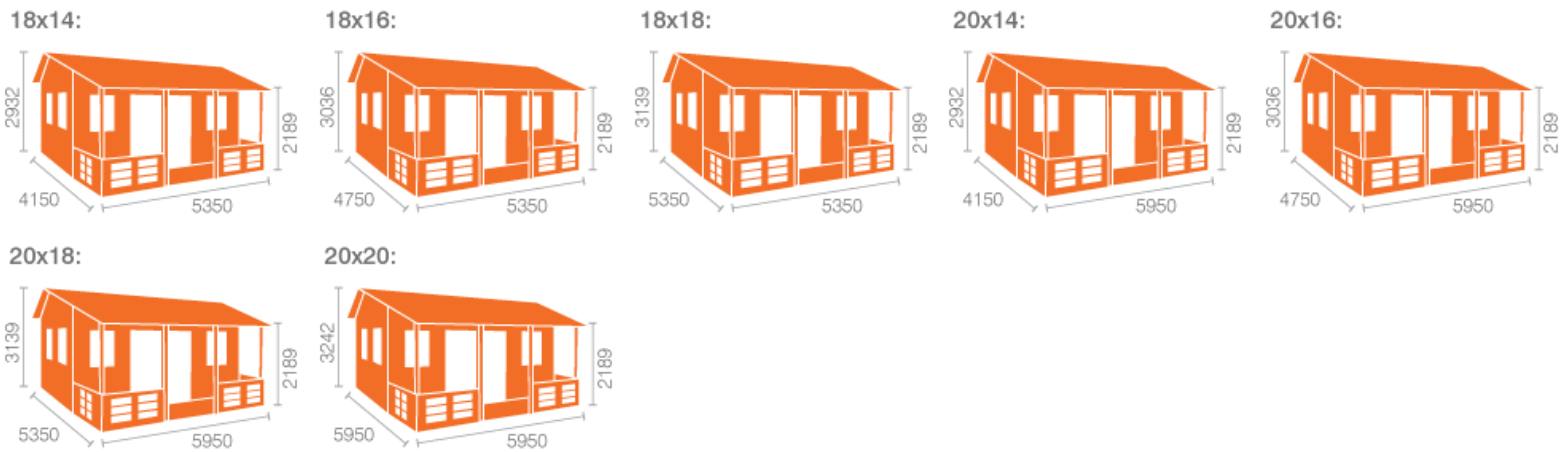

# The Sigma | 44mm Log Cabin (inc. Veranda) - Technical Data Sheet

- Superior Grade 44mm Finish Interlocking Logs
- Heavy Duty Euro Style Double Doors
- High Quality Joiner Made Opening Windows
- Huge Internal Storage & Extra High Eaves
- Attractive and Spacious Built in Veranda Area

Building Dimension	Length	Width	Base Size	Internal Size	External Ridge	External Eaves	Internal Ridge	Internal Eaves	Ext. Size exc. Roof	Ext. Size inc. Roof	No. of Windows	Weight
18x14 Sigma (inc. Veranda)	5350mm	4150mm	5160mm x 3960mm	5072mm x 3872mm	2932mm	2189mm	2720mm	2126mm	5350mm x 4150mm	5550mm x 4350mm	4	1813kgs
18x16 Sigma (inc. Veranda)	5350mm	4750mm	5160mm x 4560mm	5072mm x 4472mm	3036mm	2189mm	2824mm	2126mm	5350mm x 4750mm	5550mm x 4950mm	4	1933kgs
18x18 Sigma (inc. Veranda)	5350mm	5350mm	5160mm x 5160mm	5072mm x 5072mm	3139mm	2189mm	2927mm	2126mm	5350mm x 5350mm	5550mm x 5550mm	4	2132kgs
20x14 Sigma (inc. Veranda)	5950mm	4150mm	5760mm x 3960mm	5672mm x 3872mm	2932mm	2189mm	2720mm	2126mm	5950mm x 4150mm	5950mm x 4350mm	4	1868kgs
20x16 Sigma (inc. Veranda)	5950mm	4750mm	5760mm x 4560mm	5672mm x 4472mm	3036mm	2189mm	2824mm	2126mm	5950mm x 4750mm	5950mm x 4950mm	4	1999kgs
20x18 Sigma (inc. Veranda)	5950mm	5350mm	5760mm x 5160mm	5672mm x 5072mm	3139mm	2189mm	2927mm	2126mm	5950mm x 5350mm	5950mm x 5550mm	4	2245kgs
20x20 Sigma (inc. Veranda)	5950mm	5950mm	5760mm x 5760mm	5672mm x 5672mm	3242mm	2189mm	3030mm	2126mm	5950mm x 5950mm	5950mm x 6150mm	4	2400kgs