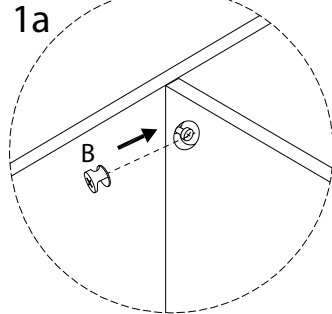

Diagram illustrating assembly instructions and safety warnings:

- Top Section:** Shows a screwdriver and a power drill with a diagonal line through it, indicating that a power drill should not be used. A warning triangle with an exclamation mark is positioned to the right. Below this is a clock icon and the text "90'", indicating a 90-minute assembly time.
- Bottom Section:** Shows a rectangular block being placed on a textured surface and another block being cut with a diagonal line through it, indicating that the block should not be cut. A warning triangle with an exclamation mark is positioned to the right. Below this is a person icon and the number "2", indicating that two people are required for assembly.

G

x 4

H

x 4

I

x 20

1

2

11

B

x 6

12

11

x 1

C

x 14