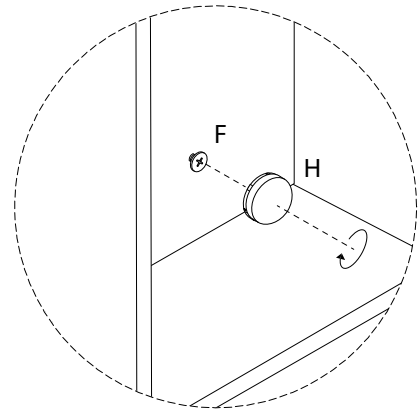

Diagram illustrating assembly instructions and safety warnings:

- Top Section:** Shows a screwdriver and a power drill with a diagonal line through it, indicating that a power drill should not be used. A warning triangle with an exclamation mark is positioned to the right. Below this is a clock icon and the text "90'", indicating a 90-minute assembly time.
- Bottom Section:** Shows a rectangular block being placed on a textured surface and another block being cut with a diagonal line through it, indicating that the block should not be cut. A warning triangle with an exclamation mark is positioned to the right. Below this is a person icon and the number "2", indicating that two people are required for assembly.

11

B

x 6

12

11

x 1

C

x 14

x 17

13

D  
M4  
x  
24  
x 2

14

F  
M4  
x  
39  
x 4

G  
x 4

15

H

x 4

16

12

x 1

13

x 1

C

x 8