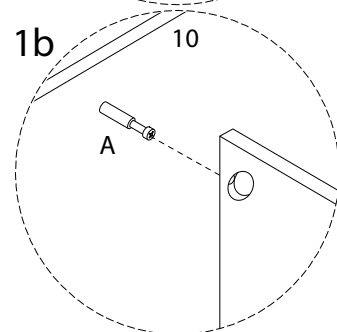

Diagram illustrating assembly instructions and safety warnings:

- Top Section:** Shows a screwdriver and a power drill with a diagonal line through it, indicating that a power drill should not be used. A warning triangle with an exclamation mark is positioned to the right. Below this is a clock icon and the text "90'", indicating a 90-minute assembly time.
- Bottom Section:** Shows a rectangular block being placed on a textured surface and another block being cut with a diagonal line through it, indicating that the block should not be cut. A warning triangle with an exclamation mark is positioned to the right. Below this is a person icon and the number "2", indicating that two people are required for assembly.

11

B

x 6

12

11

x 1

C

x 14