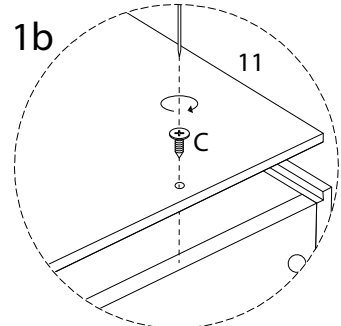

Diagram illustrating assembly instructions and safety warnings:

- Top Section:** Shows a screwdriver and a power drill with a diagonal line through it, indicating that a power drill should not be used. A warning triangle with an exclamation mark is positioned to the right. Below this is a clock icon and the text "90'", indicating a 90-minute assembly time.
- Bottom Section:** Shows a rectangular block being placed on a textured surface and another block being cut with a diagonal line through it, indicating that the block should not be cut. A warning triangle with an exclamation mark is positioned to the right. Below this is a person icon and the number "2", indicating that two people are required for assembly.

11

B

x 6

12

11

x 1

C

x 14

x 17

13

D  
M4  
x  
24  
x 2

14

F  
M4  
x  
39  
x 4

G  
x 4

15

H