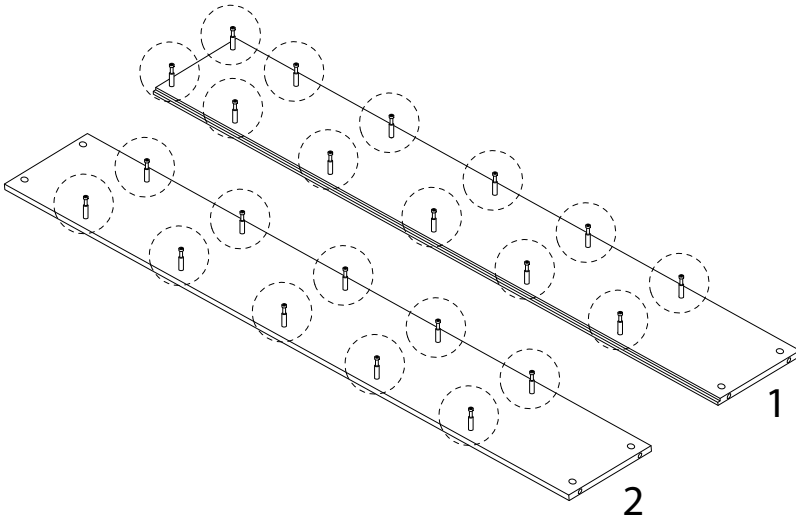

Diagram illustrating assembly instructions and safety warnings:

- Top Section:** Shows a screwdriver and a power drill with a diagonal line through it, indicating that a power drill should not be used. A warning triangle with an exclamation mark is positioned to the right. Below this is a clock icon and the text "90'", indicating a 90-minute assembly time.
- Bottom Section:** Shows a rectangular block being placed on a textured surface and another block being cut with a diagonal line through it, indicating that the block should not be cut. A warning triangle with an exclamation mark is positioned to the right. Below this is a person icon and the number "2", indicating that two people are required for assembly.

G

x 4

H

x 4

I

x 20

1

2