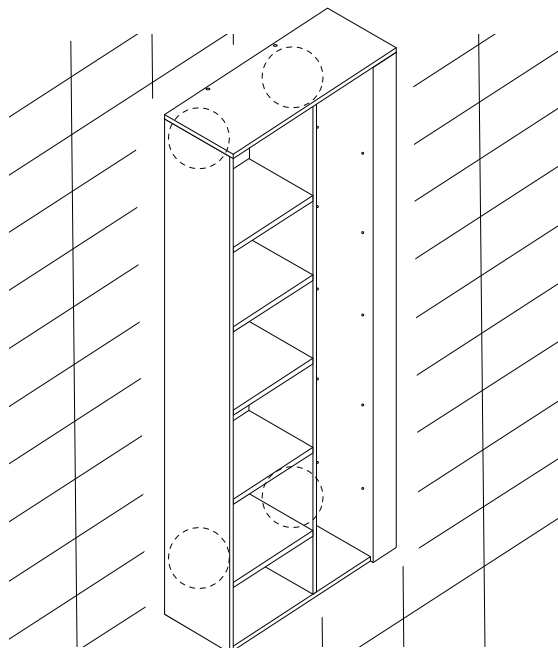

Diagram illustrating assembly instructions and safety warnings:

- Top Section:** Shows a screwdriver and a power drill with a diagonal line through it, indicating that a power drill should not be used. A warning triangle with an exclamation mark is positioned to the right. Below this is a clock icon and the text "90'", indicating a 90-minute assembly time.
- Bottom Section:** Shows a rectangular block being placed on a textured surface and another block being cut with a diagonal line through it, indicating that the block should not be cut. A warning triangle with an exclamation mark is positioned to the right. Below this is a person icon and the number "2", indicating that two people are required for assembly.

11

B

x 6

12

11

x 1

C

x 14

x 17

13

D  
M4  
x  
24  
x 2

14

F  
M4  
x  
39  
x 4

G  
x 4

15

H

x 4

16

12

x 1

13

x 1

C

x 8