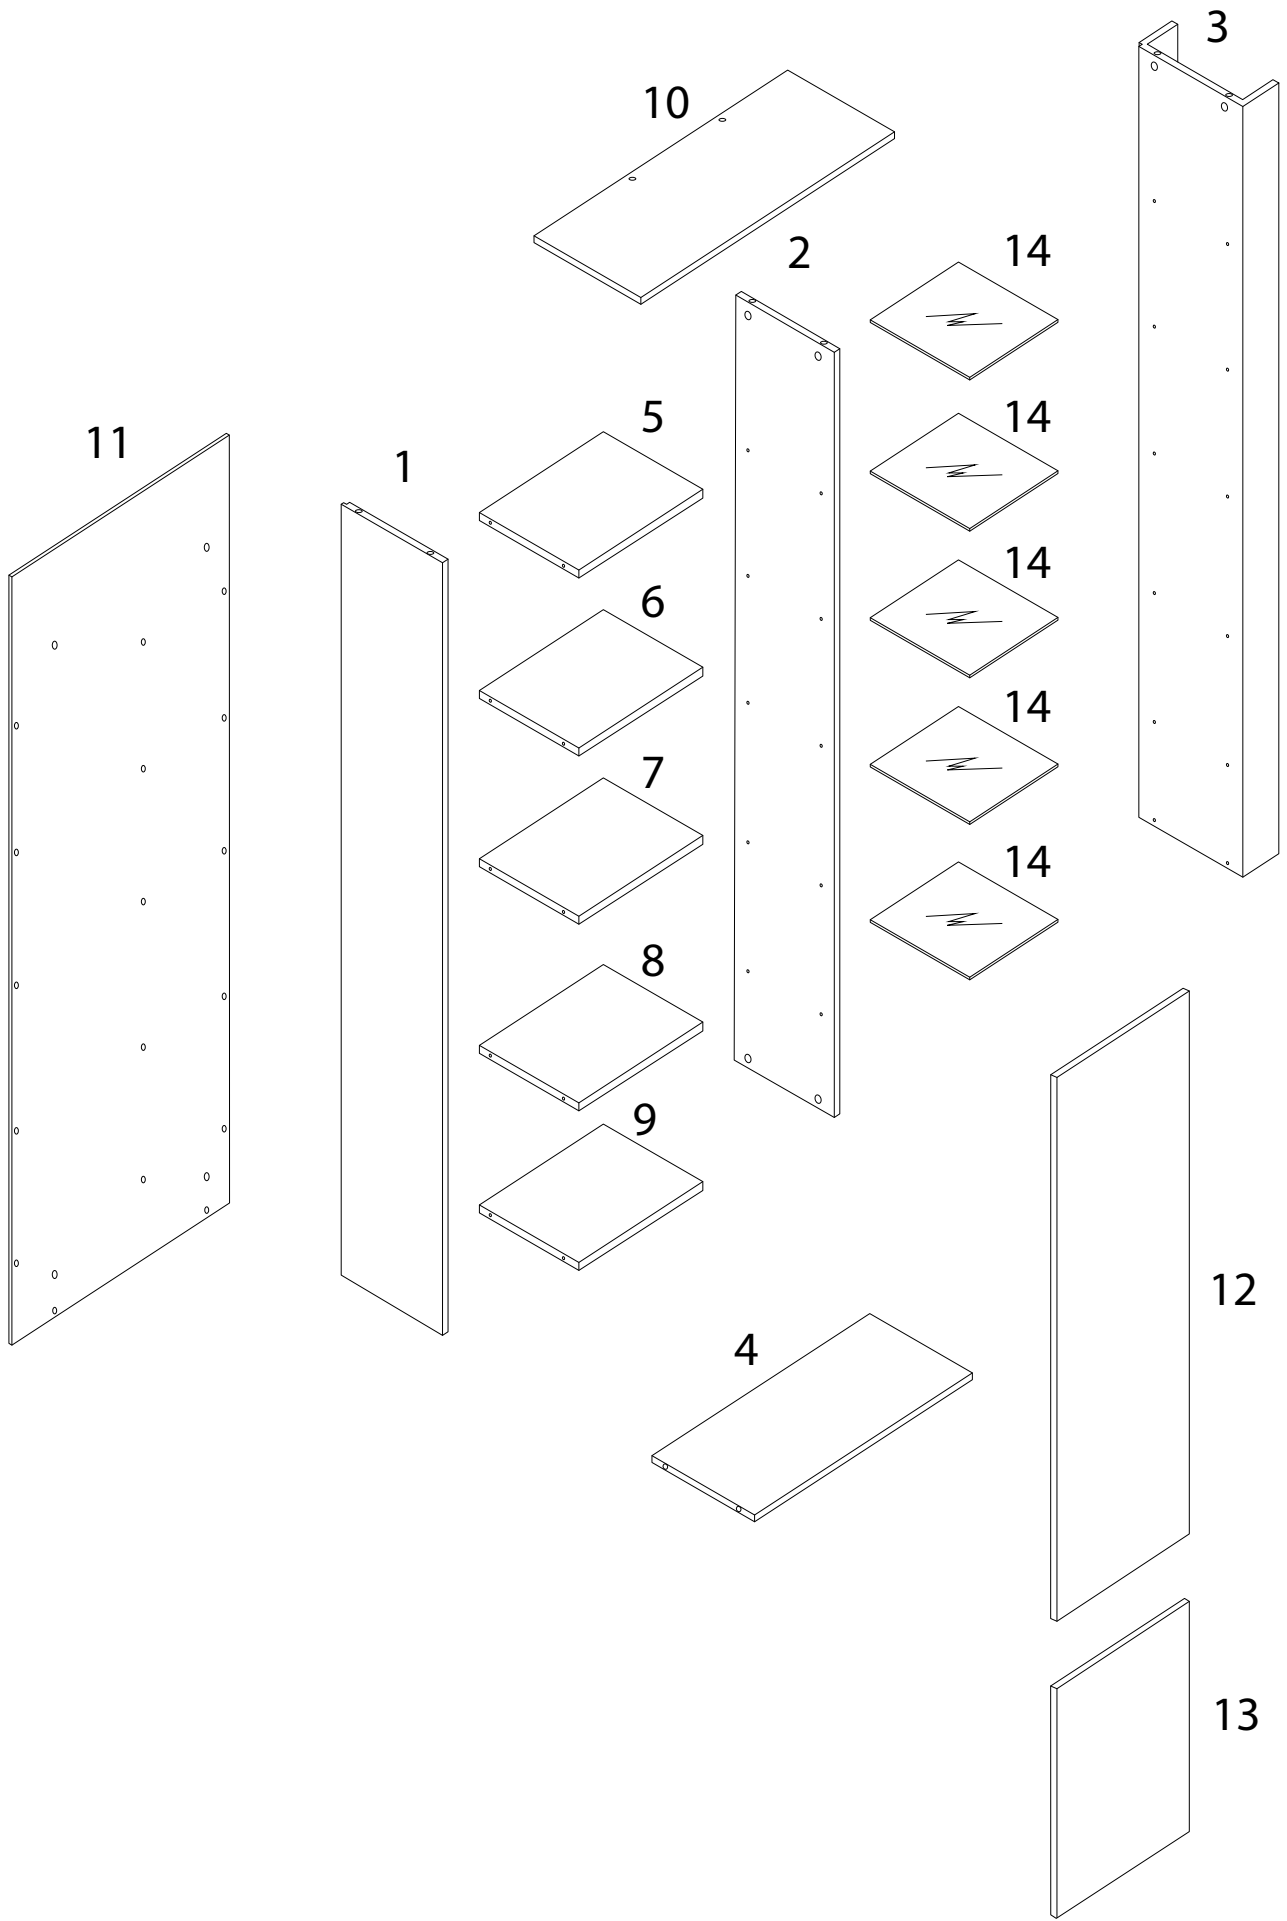

Diagram illustrating assembly instructions and safety warnings:

- Top Section:** Shows a screwdriver and a power drill with a diagonal line through it, indicating that a power drill should not be used. A warning triangle with an exclamation mark is positioned to the right. Below this is a clock icon and the text "90'", indicating a 90-minute assembly time.
- Bottom Section:** Shows a rectangular block being placed on a textured surface and another block being cut with a diagonal line through it, indicating that the block should not be cut. A warning triangle with an exclamation mark is positioned to the right. Below this is a person icon and the number "2", indicating that two people are required for assembly.

1

x 1

2

x 1

3

x 1

4

x 1

5

x 1

6

x 1

7

x 1

8

x 1

9

x 1

10

x 1

11

x 1

12

x 1