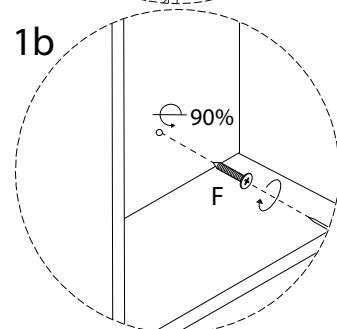

Diagram illustrating assembly instructions and safety warnings:

- Top Section:** Shows a screwdriver and a power drill with a diagonal line through it, indicating that a power drill should not be used. A warning triangle with an exclamation mark is positioned to the right. Below this is a clock icon and the text "90'", indicating a 90-minute assembly time.
- Bottom Section:** Shows a rectangular block being placed on a textured surface and another block being cut with a diagonal line through it, indicating that the block should not be cut. A warning triangle with an exclamation mark is positioned to the right. Below this is a person icon and the number "2", indicating that two people are required for assembly.

11

B

x 6

12

11

x 1

C

x 14

x 17

13

D  
M4  
x  
24  
x 2

14

F  
M4  
x  
39  
x 4

G  
x 4

15

H