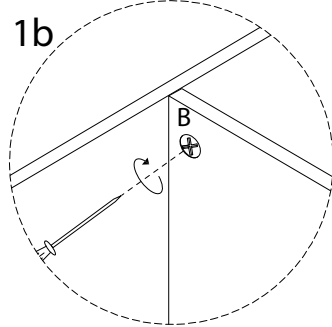

Diagram illustrating assembly instructions and safety warnings:

- Top Section:** Shows a screwdriver and a power drill with a diagonal line through it, indicating that a power drill should not be used. A warning triangle with an exclamation mark is positioned to the right. Below this is a clock icon and the text "90'", indicating a 90-minute assembly time.
- Bottom Section:** Shows a rectangular block being placed on a textured surface and another block being cut with a diagonal line through it, indicating that the block should not be cut. A warning triangle with an exclamation mark is positioned to the right. Below this is a person icon and the number "2", indicating that two people are required for assembly.

11

B

x 6

12

11

x 1

C

x 14