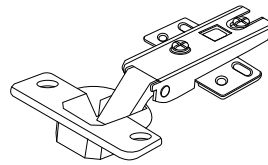

Diagram illustrating assembly instructions and safety warnings:

- Top Section:** Shows a screwdriver and a power drill with a diagonal line through it, indicating that a power drill should not be used. A warning triangle with an exclamation mark is positioned to the right. Below this is a clock icon and the text "90'", indicating a 90-minute assembly time.
- Bottom Section:** Shows a rectangular block being placed on a textured surface and another block being cut with a diagonal line through it, indicating that the block should not be cut. A warning triangle with an exclamation mark is positioned to the right. Below this is a person icon and the number "2", indicating that two people are required for assembly.

C

x 33

D

x 2

E

x 4

F

x 4