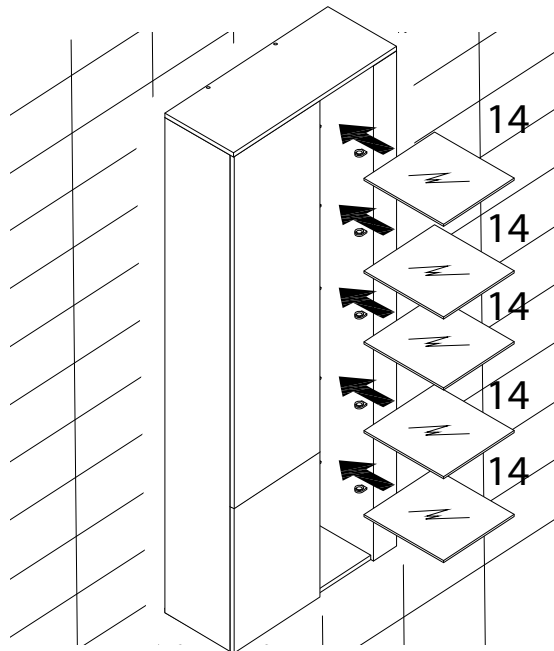

Diagram illustrating assembly instructions and safety warnings:

- Top Section:** Shows a screwdriver and a power drill with a diagonal line through it, indicating that a power drill should not be used. A warning triangle with an exclamation mark is positioned to the right. Below this is a clock icon and the text "90'", indicating a 90-minute assembly time.
- Bottom Section:** Shows a rectangular block being placed on a textured surface and another block being cut with a diagonal line through it, indicating that the block should not be cut. A warning triangle with an exclamation mark is positioned to the right. Below this is a person icon and the number "2", indicating that two people are required for assembly.

E

x 4

17

C

x 8

18

I

x 20

19

14

x 5

20