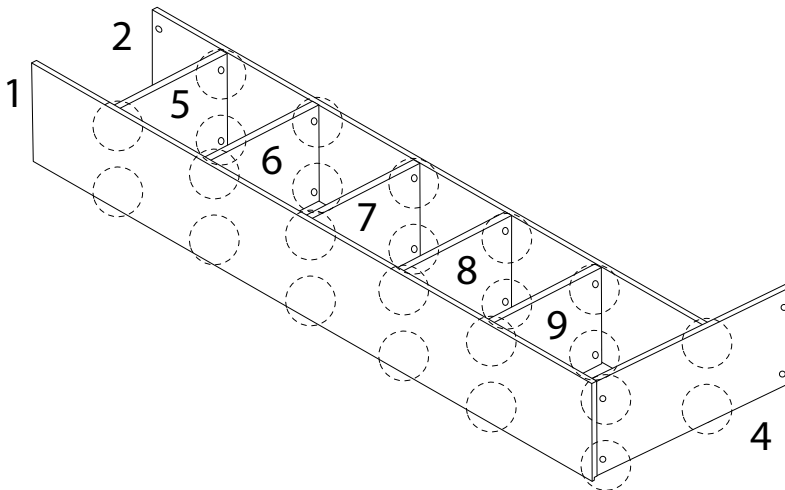

Diagram illustrating assembly instructions and safety warnings:

- Top Section:** Shows a screwdriver and a power drill with a diagonal line through it, indicating that a power drill should not be used. A warning triangle with an exclamation mark is positioned to the right. Below this is a clock icon and the text "90'", indicating a 90-minute assembly time.
- Bottom Section:** Shows a rectangular block being placed on a textured surface and another block being cut with a diagonal line through it, indicating that the block should not be cut. A warning triangle with an exclamation mark is positioned to the right. Below this is a person icon and the number "2", indicating that two people are required for assembly.

G

x 4

H

x 4

I

x 20

1

2

3

4

5

6

7

8

9

10

11

B

x 6

12

11

x 1

C

x 14