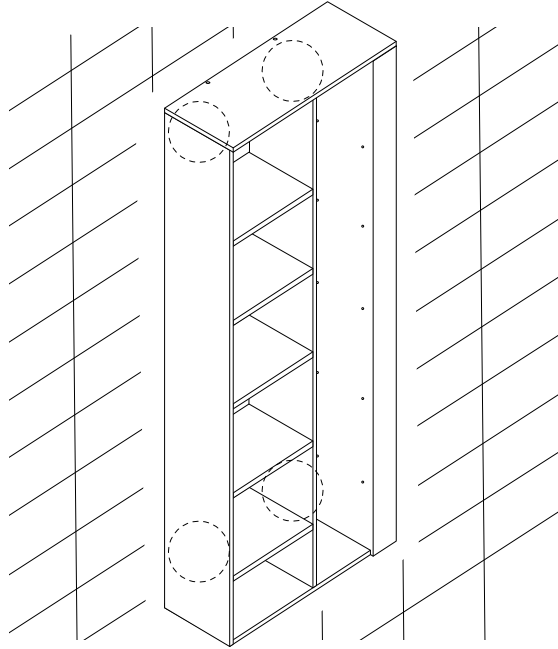

Diagram illustrating assembly instructions and safety warnings:

- Top Section:** Shows a screwdriver and a power drill with a diagonal line through it, indicating that a power drill should not be used. A warning triangle with an exclamation mark is positioned to the right. Below this is a clock icon and the text "90'", indicating a 90-minute assembly time.
- Bottom Section:** Shows a rectangular block being placed on a textured surface and another block being cut with a diagonal line through it, indicating that the block should not be cut. A warning triangle with an exclamation mark is positioned to the right. Below this is a person icon and the number "2", indicating that two people are required for assembly.

11

B

x 6

12

11

x 1

C

x 14

x 17

13

D  
M4  
x  
24  
x 2

14

F  
M4  
x  
39  
x 4

G  
x 4

15

H

x 4

16

12

x 1

13

x 1

C

x 8