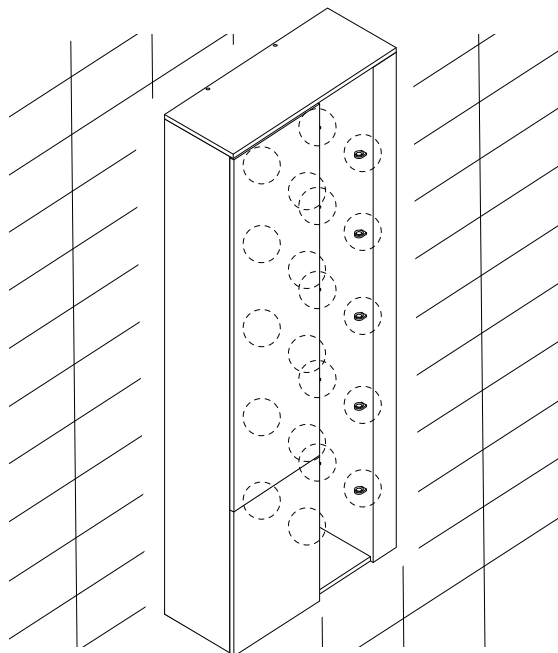

Diagram illustrating assembly instructions and safety warnings:

- Top Section:** Shows a screwdriver and a power drill with a diagonal line through it, indicating that a power drill should not be used. A warning triangle with an exclamation mark is positioned to the right. Below this is a clock icon and the text "90'", indicating a 90-minute assembly time.
- Bottom Section:** Shows a rectangular block being placed on a textured surface and another block being cut with a diagonal line through it, indicating that the block should not be cut. A warning triangle with an exclamation mark is positioned to the right. Below this is a person icon and the number "2", indicating that two people are required for assembly.

E

x 4

17

C

x 8

18

I

x 20

19

14

x 5

20