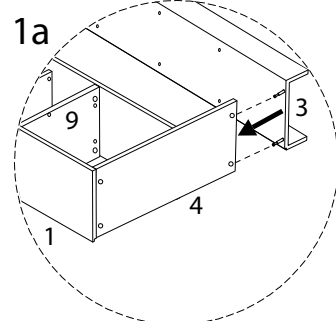

Diagram illustrating assembly instructions and safety warnings:

- Top Section:** Shows a screwdriver and a power drill with a diagonal line through it, indicating that a power drill should not be used. A warning triangle with an exclamation mark is positioned to the right. Below this is a clock icon and the text "90'", indicating a 90-minute assembly time.
- Bottom Section:** Shows a rectangular block being placed on a textured surface and another block being cut with a diagonal line through it, indicating that the block should not be cut. A warning triangle with an exclamation mark is positioned to the right. Below this is a person icon and the number "2", indicating that two people are required for assembly.

3

4

5

6

7

8

9

10

11

B

x 6

12

11

x 1

C

x 14