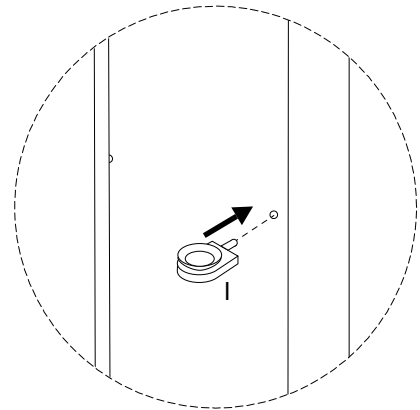

Diagram illustrating assembly instructions and safety warnings:

- Top Section:** Shows a screwdriver and a power drill with a diagonal line through it, indicating that a power drill should not be used. A warning triangle with an exclamation mark is positioned to the right. Below this is a clock icon and the text "90'", indicating a 90-minute assembly time.
- Bottom Section:** Shows a rectangular block being placed on a textured surface and another block being cut with a diagonal line through it, indicating that the block should not be cut. A warning triangle with an exclamation mark is positioned to the right. Below this is a person icon and the number "2", indicating that two people are required for assembly.

x 4

16

12

x 1

13

x 1

C

x 8

E

x 4

17

C

x 8

18

I

x 20

19

14

x 5

20