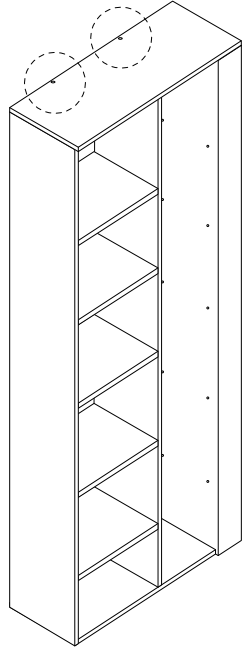

Diagram illustrating assembly instructions and safety warnings:

- Top Section:** Shows a screwdriver and a power drill with a diagonal line through it, indicating that a power drill should not be used. A warning triangle with an exclamation mark is positioned to the right. Below this is a clock icon and the text "90'", indicating a 90-minute assembly time.
- Bottom Section:** Shows a rectangular block being placed on a textured surface and another block being cut with a diagonal line through it, indicating that the block should not be cut. A warning triangle with an exclamation mark is positioned to the right. Below this is a person icon and the number "2", indicating that two people are required for assembly.

13

x 1

14

x 5

A

x 32

B

x 32

11

B

x 6

12

11

x 1

C

x 14

x 17

13

D  
M4  
x  
24  
x 2

14

F  
M4  
x  
39  
x 4

G  
x 4

15

H