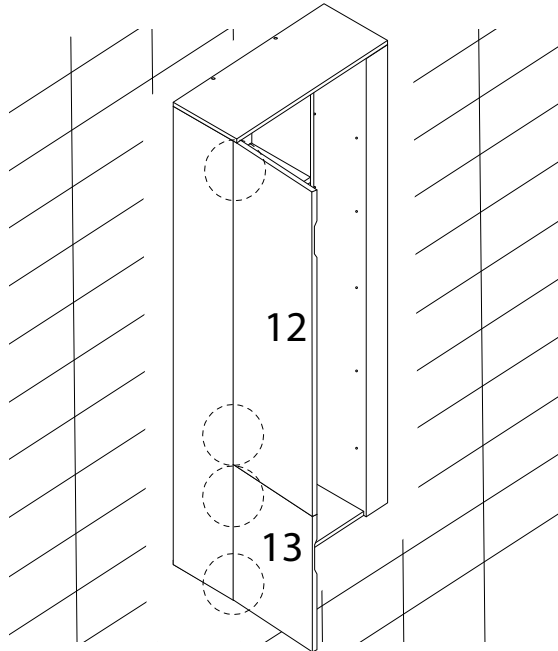

Diagram illustrating assembly instructions and safety warnings:

- Top Section:** Shows a screwdriver and a power drill with a diagonal line through it, indicating that a power drill should not be used. A warning triangle with an exclamation mark is positioned to the right. Below this is a clock icon and the text "90'", indicating a 90-minute assembly time.
- Bottom Section:** Shows a rectangular block being placed on a textured surface and another block being cut with a diagonal line through it, indicating that the block should not be cut. A warning triangle with an exclamation mark is positioned to the right. Below this is a person icon and the number "2", indicating that two people are required for assembly.

x 4

16

12

x 1

13

x 1

C

x 8

E

x 4

17

C

x 8

18

I

x 20

19

14

x 5

20