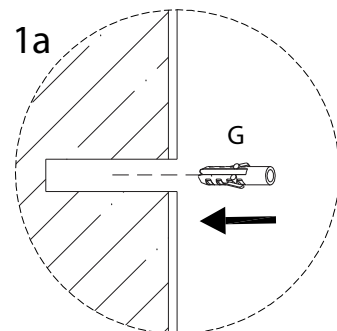

Diagram illustrating assembly instructions and safety warnings:

- Top Section:** Shows a screwdriver and a power drill with a diagonal line through it, indicating that a power drill should not be used. A warning triangle with an exclamation mark is positioned to the right. Below this is a clock icon and the text "90'", indicating a 90-minute assembly time.
- Bottom Section:** Shows a rectangular block being placed on a textured surface and another block being cut with a diagonal line through it, indicating that the block should not be cut. A warning triangle with an exclamation mark is positioned to the right. Below this is a person icon and the number "2", indicating that two people are required for assembly.

x 17

13

D  
M4  
x  
24  
x 2

14

F  
M4  
x  
39  
x 4

G  
x 4

15

H