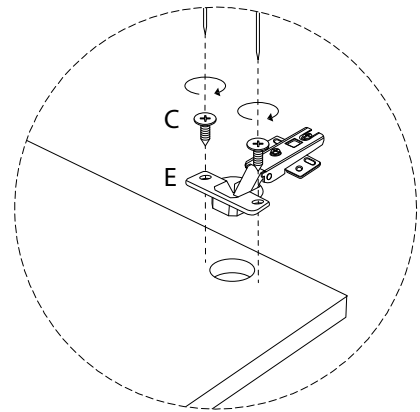

16

12

x 1

13

x 1

C

x 8

E

x 4