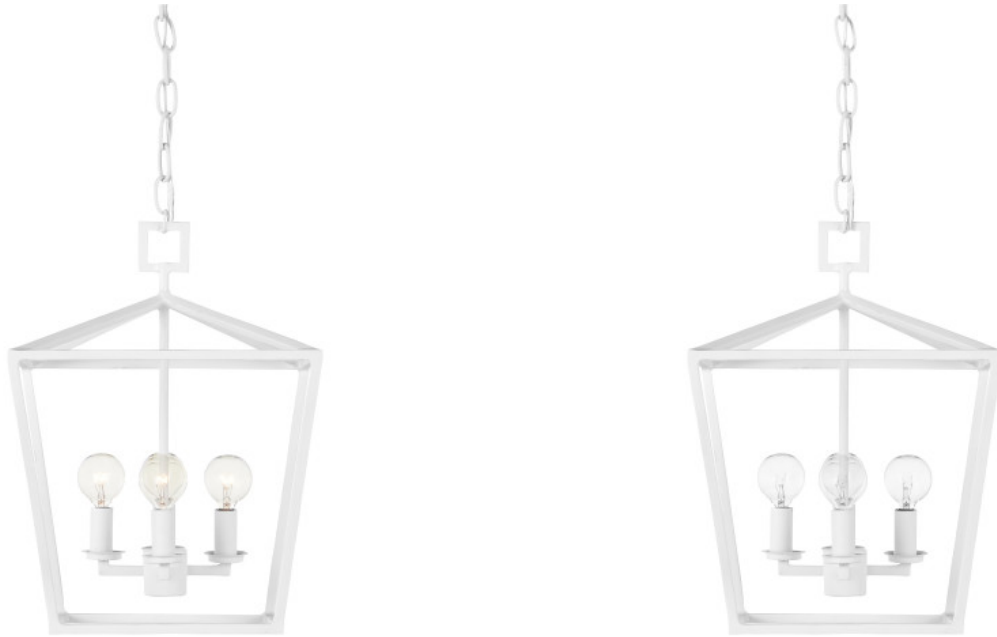

CURREY

& COMPANY

Denison White Small Chandelier

9000-0978

Overall: 16"h x 12"w x 12"d
Adjustable Height: 23"h to 91"h

Finish: Gesso White
Materials: Wrought Iron

Item Weight: 6 lb
Number of Lights: 4
Suggested Bulb: G Globe
Socket Type: E12
Watts per Socket / Item: 60 / 240

Chain Included: 6' Painted Gesso W

The Denison White Small Chandelier is a hammered wrought-iron fixture in a gesso white finish. This classic lantern shape has stood the test of time to make it one of our most popular offerings. A refined aspect of the design is the square that fastens th