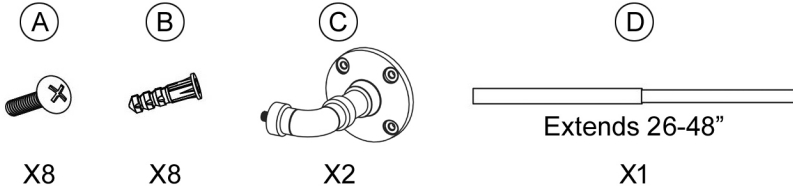

# 5/8" DRAPERY ROD INSTALLATION INSTRUCTIONS - 26-48" ROD SET

Care Instructions: Clean with a soft cloth. Do not use abrasive cleaning agents, solvents or polishes.

## SET INCLUDES: